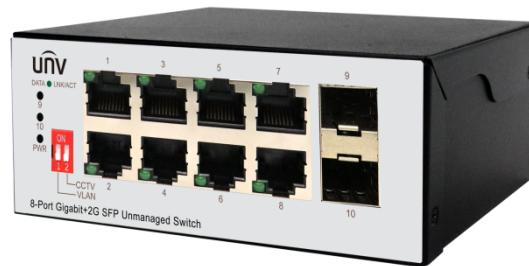

# Unmanaged Harsh Switch ISW2000-8GT2GP-IN

## Features

- Support RJ45 Auto-MDI/MDIX
- Supports IEEE802.3x full-duplex flow control and Backpressure half-duplex flow control.
- Panel indicators monitor working status and assist in fault analysis.
- Multiple working modes to address your business needs: VLAN, CCTV.
- VLAN mode: Downlink ports can communicate only with uplink ports.
- CCTV mode: The port is forced to speed down to 10Mbps transmission rate. Data transmission and power supply distance up to 250 meters. Downlink ports can communicate only with uplink ports.
- Operating temperature: -30°C to 65°C.

## Specifications

Model	ISW2000-8GT2GP-IN
Hardware Specification	
Standards	IEEE802.3、IEEE802.3u、IEEE802.3z、IEEE802.3ab、IEEE802.3x、IEEE802.3af、IEEE802.3at
Ports Type	8*10/100/1000Mbps RJ45 Ports 2*1000Mbps SFP Slots
Switching capacity	20 Gbps
Jumbo Frame	9KBytes
Forwarding performance	14.88Mpps
MAC	4K
Transfer Mode	Store-and-forward
Dimensions (W×D×H)	110 × 90 × 46 mm
Operating Temperature	-30°C to 65 °C