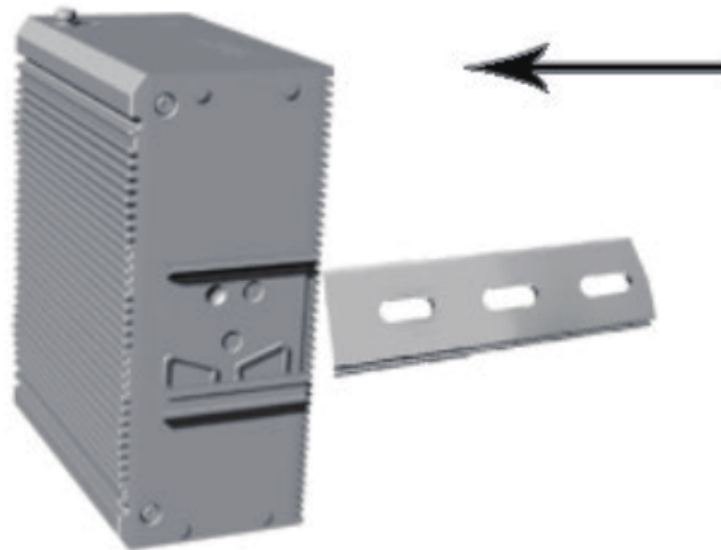

Operating Humidity	5% ~ 95% non-condensing
Storage Humidity	0% ~ 95% non-condensing
Indicator	PWR, LNK/ACT
Electrostatic Standard	Contact $\pm 6KV$, Air $\pm 8KV$
Surge Protection	Differential mode $\pm 2KV$ Common mode $\pm 4KV$

Installation