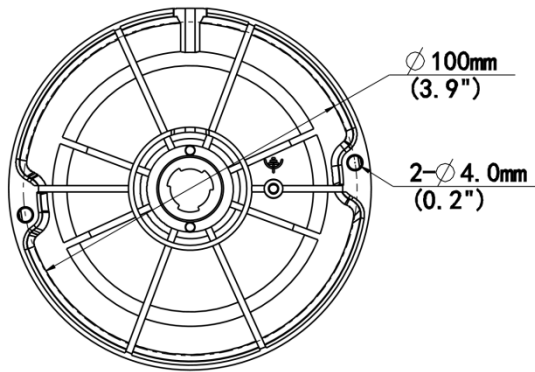

Power Interface	Ø5.5 mm coaxial power plug
Dimensions	Ø118 mm × 95 mm (Ø4.6" × 3.8") (Ø × H)
Weight	0.28 kg (0.62 lb.)
Material	Metal + Plastic
Working Environment	-30 °C to 60 °C (-22 °F to 140 °F), Humidity: ≤ 95% RH (non-condensing)
Storage Environment	-30 °C to 60 °C (-22 °F to 140 °F), Humidity: ≤ 95% RH (non-condensing)
Surge Protection	4 KV
Reset Button	N/A
Web Client Language	1 Language: English

Dimensions

Accessories

TR-JB03-G-IN	HS-205S	TR-UM06-E-IN
Junction Box for Mini Fix-dome(Support wiring from behind)	Sunshade Shell for Fixed Focus Dome	Slant Mounting Bracket for Fixed Dome