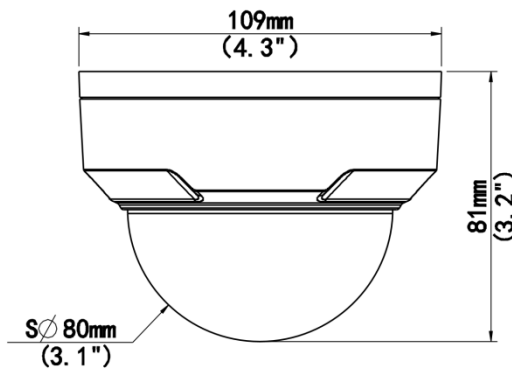

Power Interface	Ø5.5 mm coaxial power plug
Dimensions	Ø118 mm × 95 mm (Ø4.6" × 3.8") (Ø × H)
Weight	0.28 kg (0.62 lb.)
Material	Metal + Plastic
Working Environment	-30 °C to 60 °C (-22 °F to 140 °F), Humidity: ≤ 95% RH (non-condensing)
Storage Environment	-30 °C to 60 °C (-22 °F to 140 °F), Humidity: ≤ 95% RH (non-condensing)
Surge Protection	4 KV
Reset Button	N/A
Web Client Language	1 Language: English

Dimensions

Accessories

TR-JB03-G-IN	HS-205S	TR-UM06-E-IN
Junction Box for Mini Fix-dome(Support wiring from behind)	Sunshade Shell for Fixed Focus Dome	Slant Mounting Bracket for Fixed Dome