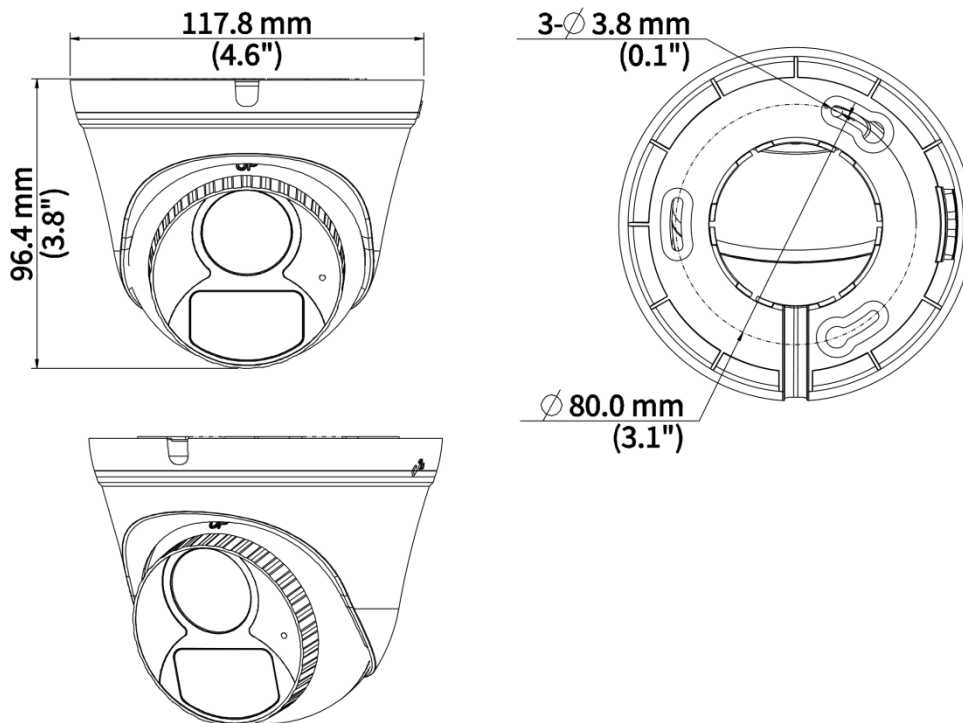

## Specifications

Model	UAC-T112-AF28-DL	UAC-T112-AF40-DL
<b>Camera</b>		
Max Resolution	2 MP	
Sensor Size	1/3.0" CMOS	
Min. Illumination	0.01 lux (F2.0, AGC ON) 0 lux (Illuminator ON)	
<b>Lens</b>		
Focus	2.8 mm	4.0 mm
Lens Mount	M12	
Angle of View (H)	91.5°	75.1°
Angle of View (V)	51.2°	41.8°
Angle of View (D)	106.3°	86.2°
<b>Illuminator</b>		
Illuminator Number	Two IR illuminators; One white-light illuminator	
Illumination Distance	IR: 20m (65.6 ft) White light: 20m (65.6 ft)	
Lifetime	≥ 60000 hours	
<b>Video</b>		
Resolution	1080P: 1920(H)×1080(V) 720P: 1280(H) ×720(V)	
Frame Rate	TVI: 1080P@25fps (default), 1080P@30fps; 720P@25fps, 720P@30fps AHD: 1080P@25fps, 1080P@30fps; 720P@25fps, 720P@30fps CVI: 1080P@25fps, 1080P@30fps; 720P@25fps, 720P@30fps CVBS: PAL, NTSC	
Shutter Time	PAL: 1/25 s-1/50000 s, NTSC: 1/30 s-1/50000 s	
<b>Image</b>		
Exposure Mode	Four modes: Global (default), BLC, HLC, DWDR	
Day/Night	Three modes: Auto (default), Day, Night	
Digital Noise Reduction	2D/3D	
White Balance	Two modes: Auto (default), Manual	
WDR	DWDR	
Light Mode	Dual light (default) , Infrared, White light	
Flip	Supports 180°horizontal flip, 180°vertical flip	
Digital Defog	N/A	
<b>Audio</b>		
Built-in Mic	Support	
Camera Audio	TVI: 1080P@25fps, 1080P@30fps CVI: 1080P@25fps, 1080P@30fps	
<b>Interface</b>		
Power Interface	5.5 mm Power Interface	
Video Output	BNC, supports TVI/AHD/CVI/CVBS	

## Dimensions