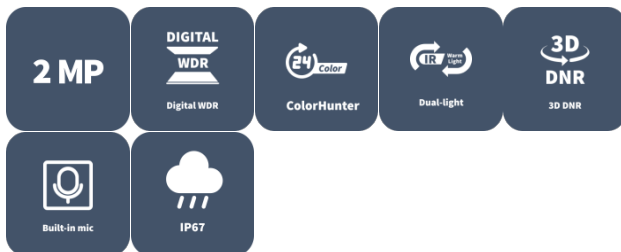

### Overview

UAC-T112-AF28(40)-DL is a 2MP ColorHunter with smart dual light turret analog camera with a high-performance 1/3-inch CMOS sensor and 3D noise reduction technology. It supports TVI/AHD/CVI/CVBS, which effectively enhances product adaptability and diversity of networking solutions. With SYV-75-3 or other coaxial cable types, the camera can achieve low-cost, long-distance, and anti-interference mega-pixel HD video transmission without time delay. The camera also supports audio input and synchronous transmission of audio and video. With UNV XVR, our ColorHunter cameras equipped with Smart Dual Light can intelligently switch between IR and white light when detecting a target or not, offering flexible lighting options and enhancing security.

### Features

- High quality imaging with 2MP resolution
- TVI/AHD/CVI/CVBS
- Supports IR-cut filter with auto-switch (ICR)
- Smart Dual Light (only TVI)
- 3D noise reduction technology delivers clean and sharp images
- Supports 180° horizontal flip, 180° vertical flip
- OSD configuration menu, easy to operate
- IP67 waterproof and dustproof design, high reliability
- OSD configuration menu in 11 languages
- Built-in microphone for high quality audio transmission via coaxial cables

Operating Environment	
Temperature	-30 °C to 60 °C (-22 °F to 140 °F)
Humidity	≤ 95% RH (non-condensing)
Surge Protection	4 KV for power, 4 KV for video output interfaces
General	
Power	DC 12 V ± 25%
Power Consumption	MAX 2.8W
Mount	Wall Mount, Pole Mount, Corner Mount, Pendant Mount
Dimensions	Φ118mm*96mm (diameter*height)
Material	Plastic
Weight	184g (0.41lb)
OSD Menu Language	11 Languages: English, German, Spanish (Latin America), French, Italian, Japanese, Korean, Polish, Portuguese (Brazil), Russian, Turkish
Certification	
EMC	CE-EMC (EN 55032, EN 61000-3-3, EN IEC 61000-3-2, EN 55035), FCC (FCC 47 CFR part15 B)
Safety	CE-LVD (EN 62368-1)
Environment	CE-RoHS (2011/65/EU; (EU) 2015/863); WEEE (2012/19/EU)
Protection	IP67 (IEC 60529)