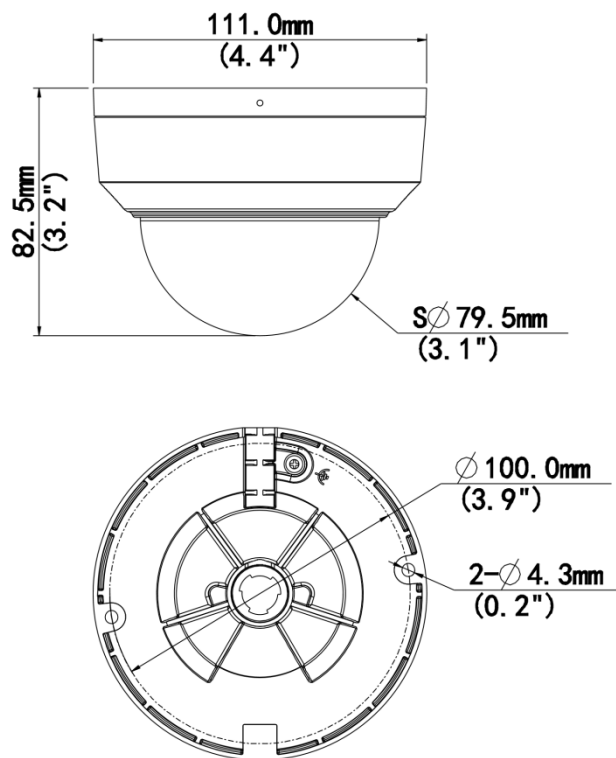

EMC	CE-EMC (EN 55032, EN 61000-3-3, EN IEC 61000-3-2, EN 50130-4) FCC (FCC 47 CFR part15 B)
Safety	CE-LVD (EN 62368-1)
Environment	CE-RoHS (2011/65/EU ; (EU) 2015/863) ; WEEE (2012/19/EU)
Protection	IP67 (IEC 60529) IK10 (IEC 62262)
General	
Power	DC 12 V±25%, PoE (IEEE 802.3af)
Power Consumption	Max. 3.9 W
Power Interface	Ø5.5 mm coaxial power plug
Dimensions	Ø111 mm × 82.5 mm (Ø4.4" × 3.2") (Ø × H)
Weight	0.35 kg (0.77 lb.)
Material	Metal + Plastic
Working Environment	-30 °C to 60 °C (-22 °F to 140 °F), Humidity: ≤ 95% RH (non-condensing)
Storage Environment	-30 °C to 60 °C (-22 °F to 140 °F), Humidity: ≤ 95% RH (non-condensing)
Surge Protection	4 KV
Reset Button	N/A
Web Client Language	4 Languages: English, Russian, Spanish, Vietnamese

Dimensions