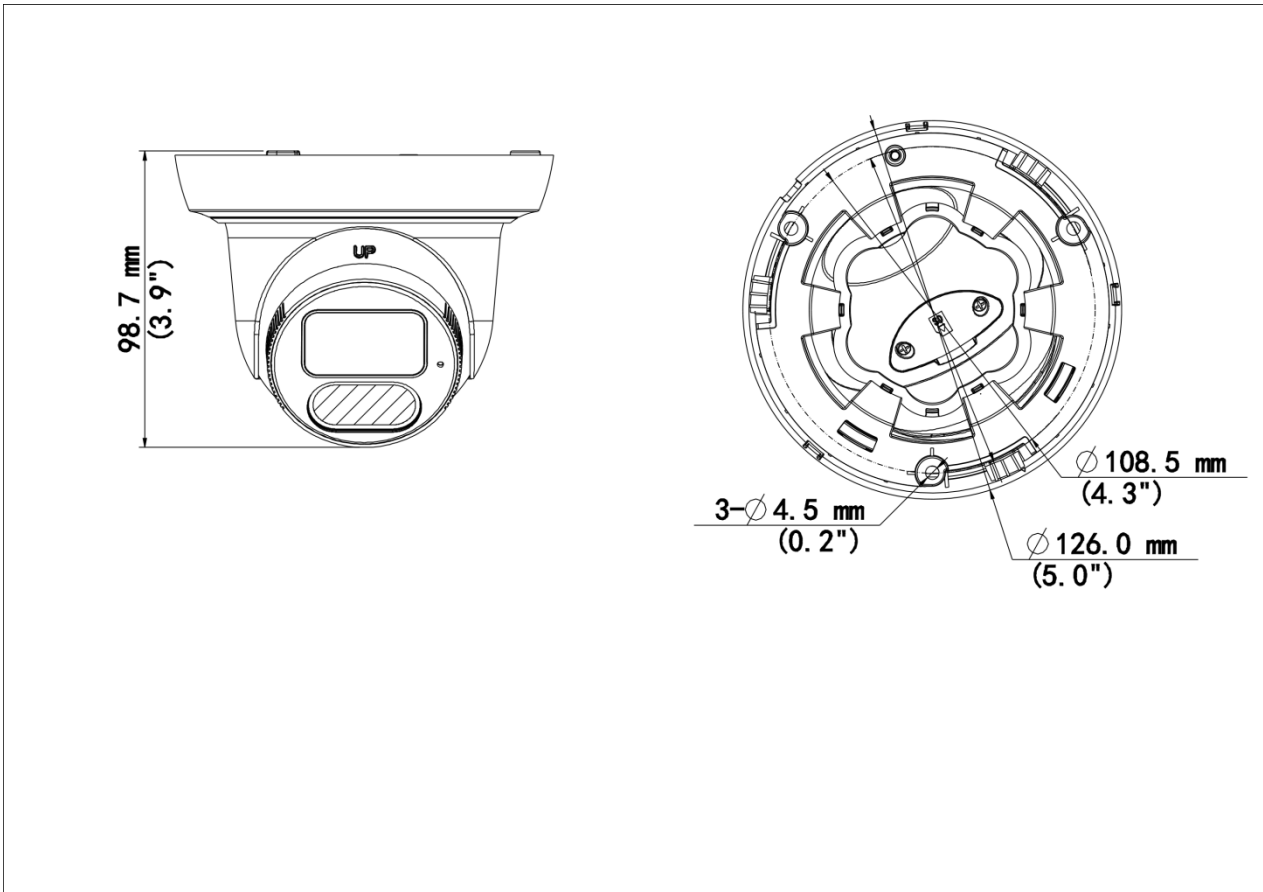

## Specifications

Model	IPC3614SS-ADF28K-I1	IPC3614SS-ADF40K-I1
<b>Camera</b>		
Max Resolution	4 MP	
Sensor	1/3.0" CMOS	
Min. Illumination	Colour: 0.002 lux (F1.6, AGC ON) 0 lux with IR on	
Day/Night	IR-cut filter with auto switch (ICR)	
Shutter	Auto/Manual, 1 ~ 1/100000s	
Adjustment Angle	Pan: 0° ~ 360°, Tilt: 0° ~ 75°, Rotate: 0° ~ 360°	
S/N	>52 dB	
WDR	130 dB	
<b>Lens</b>		
Focal Length	2.8 mm	4.0 mm
Iris Type	Fixed	
Iris	F1.6	
Field of View (H)	97.68°	81.39°
Field of View (V)	52.67°	43.36°
Field of View (D)	102.52°	86.91°
<b>DORI</b>		
DORI Distance (Lens)	2.8mm	4.0mm
DORI Distance (Detect)	63.0m(206.7ft)	90.0m(295.3ft)
DORI Distance (Observe)	25.2m(82.7ft)	36.0m(118.1ft)
DORI Distance (Recognize)	12.6m(41.3ft)	18.0m(59.1ft)
DORI Distance (Identify)	6.3m(20.7ft)	9.0m(29.5ft)
<b>Illuminator</b>		
Supplemental Light	IR	
Illumination Distance (IR)	40 m (131.2 ft)	

Video Output	N/A
<b>Certification</b>	
EMC	CE-EMC (EN 55032, EN 61000-3-3, EN IEC 61000-3-2, EN 50130) FCC (FCC 47 CFR part15 B)
Safety	CE-LVD (EN 62368-1) CB (IEC 62368-1) UL/CUL (UL 62368-1, CAN/CSA C22.2 No. 62368-1)
Environment	CE-RoHS (2011/65/EU;(EU)2015/863); WEEE (2012/19/EU)
Protection	IP67 (IEC 60529)
<b>General</b>	
Power	DC 12V±25%, PoE (IEEE 802.3af)
Power Consumption	Max 6.5W
Power Interface	Ø5.5 mm coaxial power plug
Dimensions	Ø129 x 110mm (Ø5.1" x 4.3") (Ø x H)
Weight	0.43kg (0.95lb)
Material	Metal + Plastic
Working Environment	-30 °C to 60 °C (-22 °F to 140 °F), Humidity: ≤ 95% RH (non-condensing)
Storage Environment	-30 °C to 60 °C (-22 °F to 140 °F), Humidity: ≤ 95% RH (non-condensing)
Surge Protection	4 KV
Reset Button	N/A
Web Client Language	20 Languages: Traditional Chinese, English, Simplified Chinese, Polish, German, Russian, French, Korean, Dutch, Czech, Portuguese (Europe), Portuguese (Brazil), Japanese, Thai, Turkish, Spanish (Latin America), Spanish (Europe), Hungarian, Italian, Vietnamese

## Dimensions

Aggregate product size diagram using "main model" as an example