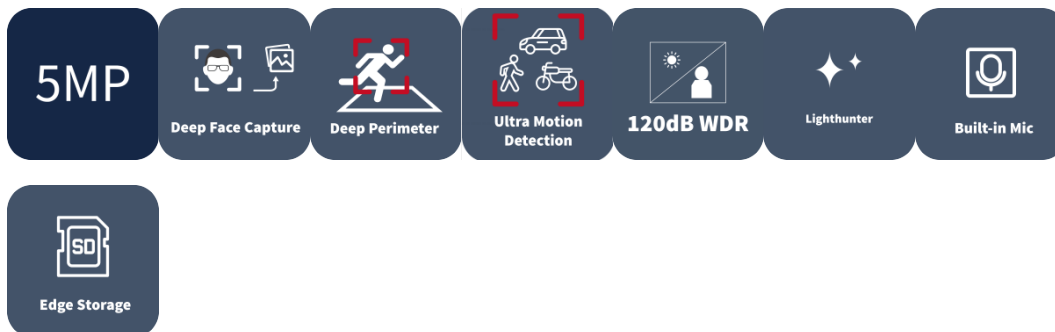

# 5MP HD Intelligent Lighthunter IR Fixed Bullet Network Camera

IPC2125SB-ADF28(40)KM-I0

## Features

- High quality image with 5MP, 1/2.7"CMOS sensor
- 5MP (2880\*1620)@ 30/25fps; 4MP (2560\*1440)@ 30/25fps; 3MP (2304\*1296) @30/25fps; 2MP (1920\*1080) @30/25fps
- Ultra 265, H.265, H.264, MJPEG
- Smart intrusion prevention, include cross line, intrusion, enter area, leave area detection
- Based on target classification, smart intrusion prevention significantly reduce false alarm caused by leaves, birds and lights etc., accurately focus on human and, motor vehicle and non-motor vehicle
- Intelligent
- Intelligent People Flow Counting and Crowd Density Monitoring
- LightHunter technology ensures ultra-high image quality in low illumination environment
- 120dB true WDR technology enables clear image in strong light scene
- Support 9:16 Corridor Mode

- Built-in Mic
- Smart IR, up to 40m (131ft) IR distance
- Supports 512 G Micro SD card
- IP67 protection
- Support PoE power supply