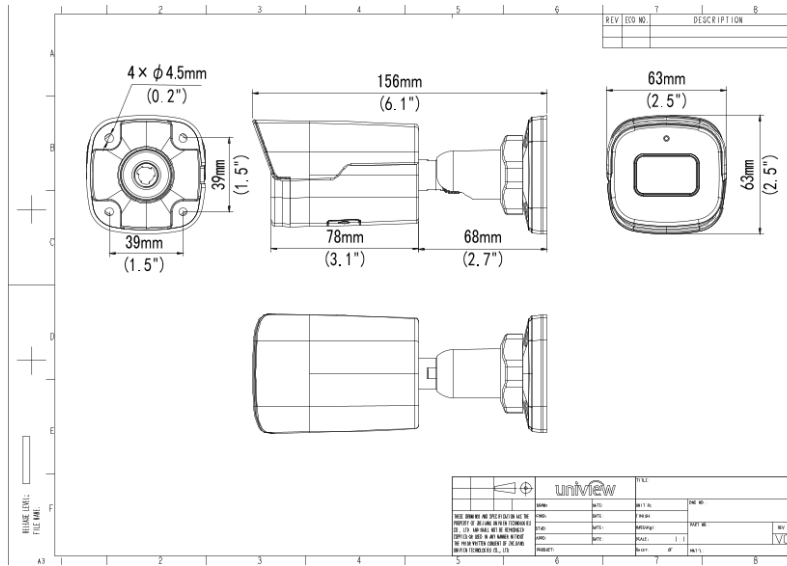

## Specifications

Camera	Description
Max Resolution	5MP
Sensor	1/2.7" CMOS
Min. Illumination	Colour: 0.002 lux ( F1.6, AGC ON) 0 Lux with light
Day/Night	IR-cut filter with auto switch (ICR)
Shutter	Auto/Manual, 1 ~ 1/100000s
Adjustment Angle	Pan: 0° ~ 360°, Tilt: 0° ~ 90°, Rotate: 0° ~ 360°
S/N	>52dB
WDR	120dB
Lens	Description
Focal Length	IPC2125SB-ADF28KM-I0:2.8 mm IPC2125SB-ADF40KM-I0:4.0 mm
Iris Type	Fixed
Iris	F1.6
Field of View (H)	IPC2125SB-ADF28KM-I0:110.0° IPC2125SB-ADF40KM-I0:91.2°
Field of View (V)	IPC2125SB-ADF28KM-I0:58.7° IPC2125SB-ADF40KM-I0:43.7°
Field of View (D)	IPC2125SB-ADF28KM-I0:130° IPC2125SB-ADF40KM-I0:95.3°
Lens Type	Fixed
DORI	Description
DORI Distance(Lens)	IPC2125SB-ADF28KM-I0:2.8mm IPC2125SB-ADF40KM-I0:4.0mm

	Edge 16 and above
<b>Interface</b>	<b>Description</b>
Audio I/O	N/A
Alarm I/O	N/A
Serial Port	N/A
Built-in Mic	Support
Built-in Speaker	N/A
WIFI	N/A
Network	1 x RJ45 10M/100M Base-TX Ethernet
Video Output	N/A
<b>Certification</b>	<b>Description</b>
EMC	CE-EMC (EN 55032, EN 61000-3-3, EN IEC 61000-3-2, EN 55035) FCC (FCC 47 CFR part15 B)
Safety	CE LVD (EN 62368-1) CB (IEC 62368-1) UL/CUL (UL 62368-1, CAN/CSA C22.2 No. 62368-1)
Environment	CE-RoHS (2011/65/EU;(EU)2015/863); WEEE (2012/19/EU)
Protection	IP67 (IEC 60529)
<b>General</b>	<b>Description</b>
Power	DC 12V ±25%, PoE (IEEE 802.3af)
Power Interface	Ø 5.5 mm coaxial power plug
Dimensions	156 × 63 × 63mm (6.1" × 2.5" × 2.5" ) (L x W x H)
Weight	0.42kg (0.93lb)
Material	Metal
Working Environment	-30 °C ~ 60 °C (-22 °F ~ 140 °F), Humidity: ≤95% RH (non-condensing)
Storage Environment	-30 °C ~ 60 °C (-22 °F ~ 140 °F), Humidity: ≤95% RH (non-condensing)
Surge Protection	4KV
Reset Button	Support
Web Client Language	20 Languages Traditional Chinese, English, Simplified Chinese, Polish, German, Russian, French, Korean, Dutch, Czech, Portuguese (Europe), Portuguese (Brazil), Japanese, Thai, Turkish, Spanish (Latin America), Spanish (Europe), Hungarian, Italian, Vietnamese

## Dimensions