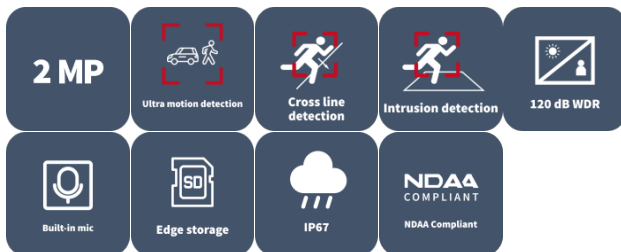

2MP WDR IR VF Bullet Network Camera IPC2322LB-ADZK-K

Features

- High quality image with 1080P, 1/2.8" CMOS sensor
- 1080P (1920 × 1080)@30/25 fps; 720P (1280 × 720)@30/25 fps
- Ultra 265, H.265, H.264, MJPEG
- Smart intrusion prevention, including cross line, intrusion detection (based on human body detection)
- Support ultra motion detection (human/ vehicle detection)
- 120 dB true WDR technology enables clear image in strong light scene
- Built in mic
- Supports 9:16 corridor mode
- Smart IR, up to 50 m (164.0 ft.) IR distance
- MicroSD, up to 512 GB