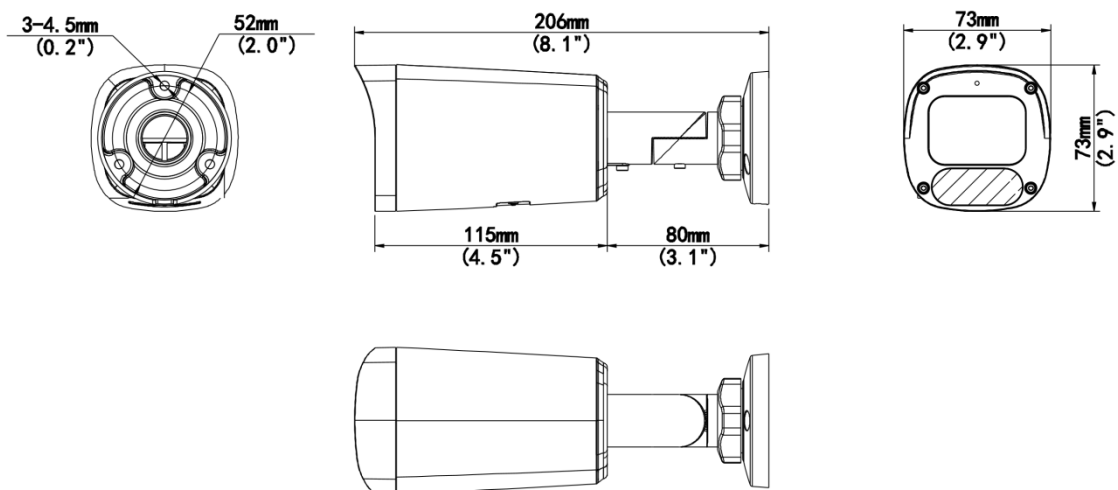

Video Output	N/A
Certification	
EMC	CE-EMC (EN 55032, EN 61000-3-3, EN IEC 61000-3-2, EN 50130-4) FCC (FCC 47 CFR part15 B)
Safety	CE-LVD (EN 62368-1) UL/CUL (UL 62368-1, CAN/CSA C22.2 No. 62368-1)
Environment	CE-RoHS (2011/65/EU ; (EU) 2015/863) ; WEEE (2012/19/EU)
Protection	IP67 (IEC 60529)
General	
Power	DC 12 V±25%, PoE (IEEE 802.3af)
Power Consumption	Max. 8.1 W
Power Interface	Ø5.5 mm coaxial power plug
Dimensions	206.0 mm × 73.0 mm × 73.0 mm (8.1" × 2.9" × 2.9") (L × W × H)
Weight	0.51 kg (1.12 lb.)
Working Environment	-30 °C to 60 °C (-22 °F to 140 °F), Humidity: ≤ 95% RH (non-condensing)
Storage Environment	-30 °C to 60 °C (-22 °F to 140 °F), Humidity: ≤ 95% RH (non-condensing)
Material	Graphene + Metal
Surge Protection	4 KV
Reset Button	Support
Web Client Language	4 Languages: English, Russian, Spanish, Vietnamese

Dimensions