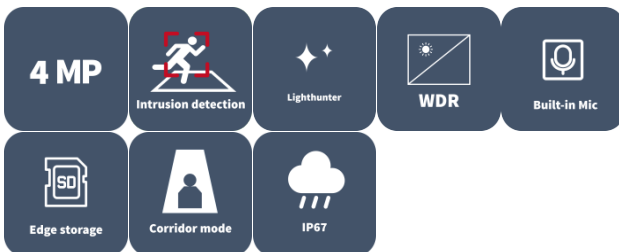

4MP HD Intelligent LightHunter IR Fixed Eyeball Network Camera IPC3614SS-ADF28(40)K-I1

Features

- High quality image with 4 MP, 1/3.0" CMOS sensor
- 4 MP (2688 × 1520)@30/25 (default) fps; 4 MP (2560 × 1440)@30/25 fps; 3 MP (2304 × 1296)@30/25 fps; 1080P (1920 × 1080)@30/25 fps
- Ultra 265, H.265, H.264, MJPEG
- Intelligent perimeter protection, including cross line, intrusion, enter area, leave area detection
- Intelligent intrusion prevention system based on target classification significantly reduces false alarms caused by leaves, birds, and lights, accurately focusing on humans, vehicles, and non-motor vehicles
- Intelligent people flow counting and crowd density monitoring
- Smart intrusion prevention with color retrieval
- ASM (auto scene match)
- LightHunter technology ensures ultra-high image quality in low illumination environment
- 130 dB true WDR technology enables clear image in strong light scene
- Supports 9:16 corridor mode
- Built-in mic
- Smart IR, up to 40 m (131.2 ft) IR distance
- MicroSD, up to 512 GB
- IP67 protection