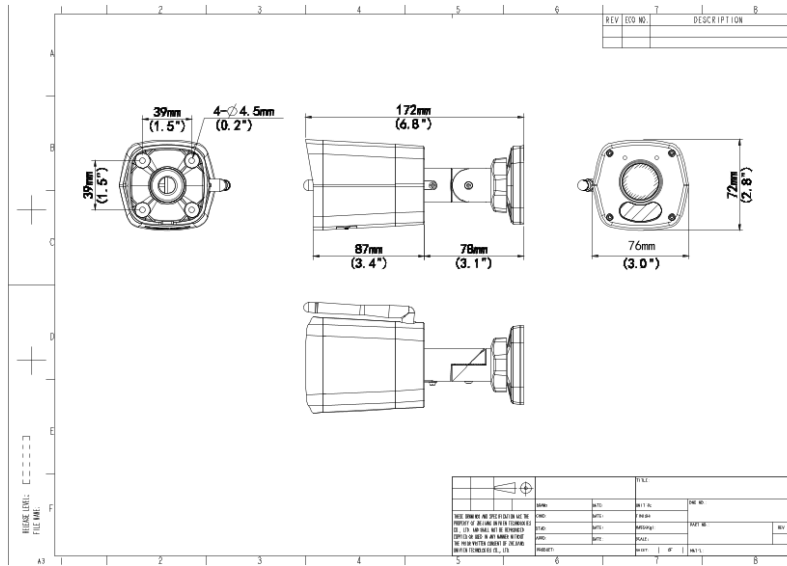

## Features

- High quality image with 2MP, 1/2.9"CMOS sensor
- 2MP (1920\*1080)@30/25fps; 720P (1280\*720)@30/25fps
- Ultra 265, H.265, H.264, MJPEG
- Built-in Mic
- Smart IR, up to 30m (98ft) IR distance
- Supports 512 G Micro SD card
- IP67 protection
- 3-Axis

## Dimensions