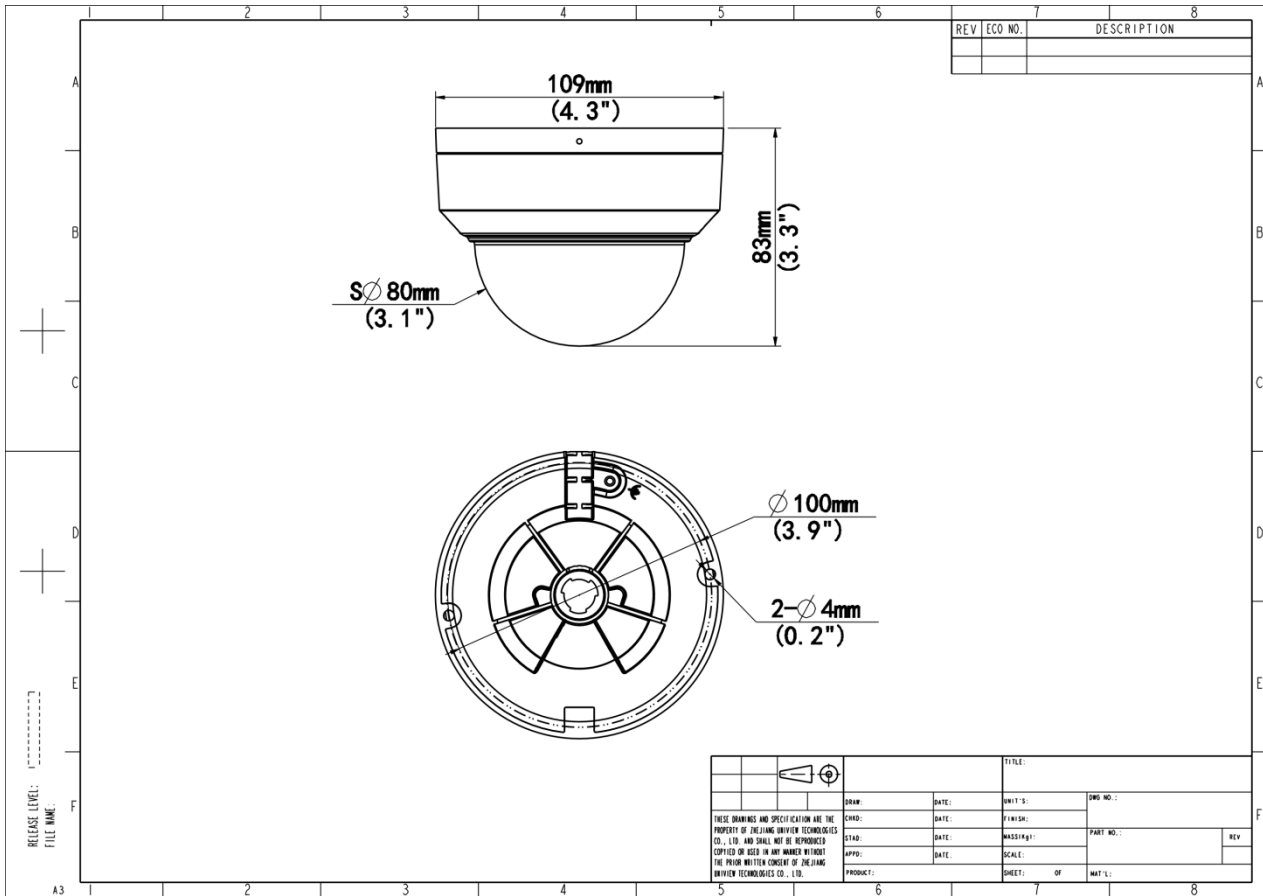

Dimensions

Accessories

TR-JB03-G-IN

Junction Box for Mini Fix-dome(Support wiring from behind)

TR-JB07/WM03-G-IN

Wall Mounting Assembling Bracket F or 32 Fix-dome&Mini Fix-dome&Plastic Turret Camera

TR-WM03-D-IN

Wall Mounting Bracket for 32 Fix-dome&Mini Fix-dome&Plastic Turret Camera