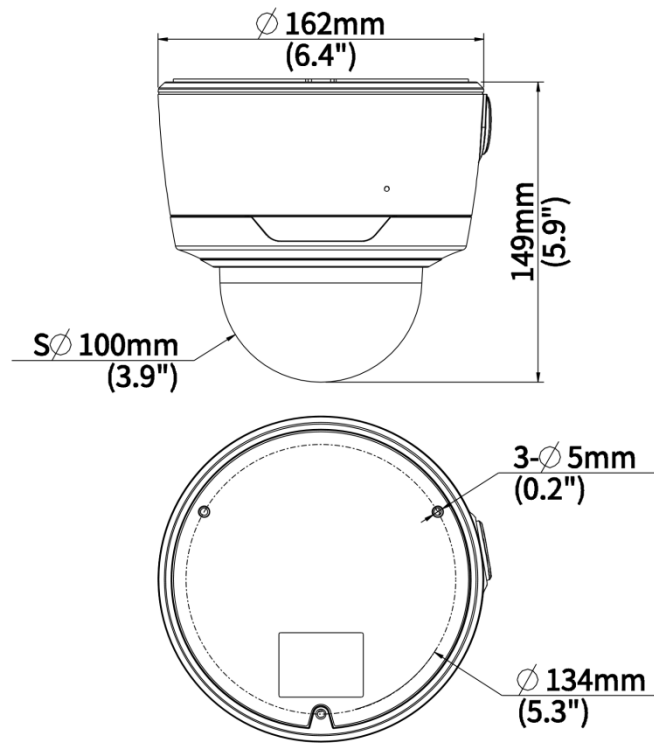

Specifications

Model	IPC3735SS-ADZK-I1
Camera	
Max Resolution	5 MP
Sensor	1/2.7" CMOS
Min. Illumination	Colour: 0.002 lux (F1.2, AGC ON) 0 lux with IR on
Day/Night	IR-cut filter with auto switch (ICR)
Shutter	Auto/Manual, 1 ~ 1/100000s
Adjustment Angle	Pan: 3° ~ 360°, Tilt: 0° ~ 68°, Rotate: 3° ~ 360°
S/N	>56 dB
WDR	130 dB
Lens	
Focal Length	2.7 to 13.5 mm
Iris Type	Fixed
Iris	F1.2
Field of View (H)	106.3°~ 32.5°
Field of View (V)	53.5°~ 18.0°
Field of View (D)	126.0°~ 38.5°
Lens Type	Motorized
DORI	
DORI Distance (Lens)	2.7mm, 13.5mm
DORI Distance (Detect)	60.8m(199ft), 303.8m(996.7ft)
DORI Distance (Observe)	24.3m(79.7ft), 121.5m(398.6ft)
DORI Distance (Recognize)	12.2m(40ft), 60.8m(199.5ft)
DORI Distance (Identify)	6.1m(20ft), 30.4m(99.7ft)
Illuminator	
Supplemental Light	IR
Illumination Distance (IR)	40 m (131.2 ft)
IR On/Off Control	Auto/Manual
Wavelength	850 nm
Video	
Video Compression	Ultra 265, H.265, H.264, MJPEG
H.264 Code Profile	Baseline profile, Main profile, High profile
Frame Rate	Main Stream:5MP (2880*1620), Max 30fps; 4MP (2560*1440), Max 30fps; 3MP (2304*1296), Max 30fps; 1080P (1920*1080), Max 30fps; Sub Stream: 1080P (1920*1080), Max 30fps; 720P (1280*720), Max 30fps; D1 (720*576), Max 30fps; 640*360,Max 30fps; 2CIF(704*288), Max 30fps; CIF(352*288), Max 30fps; Third Stream: D1 (720*576), Max 30fps; 640*360,Max 30fps; 2CIF(704*288), Max 30fps; CIF(352*288), Max 30fps;
Video Bit Rate	128 Kbps to 16 Mbps
U-code	Support

Dimensions

Accessories

TR-WM04-IN

4 Inch Hemisphere Wall Mounting Bracket

TR-UP06-IN

Universal Pole Mounting Bracket

TR-SE24-IN

Dome Pendant Mounting Pole 200mm