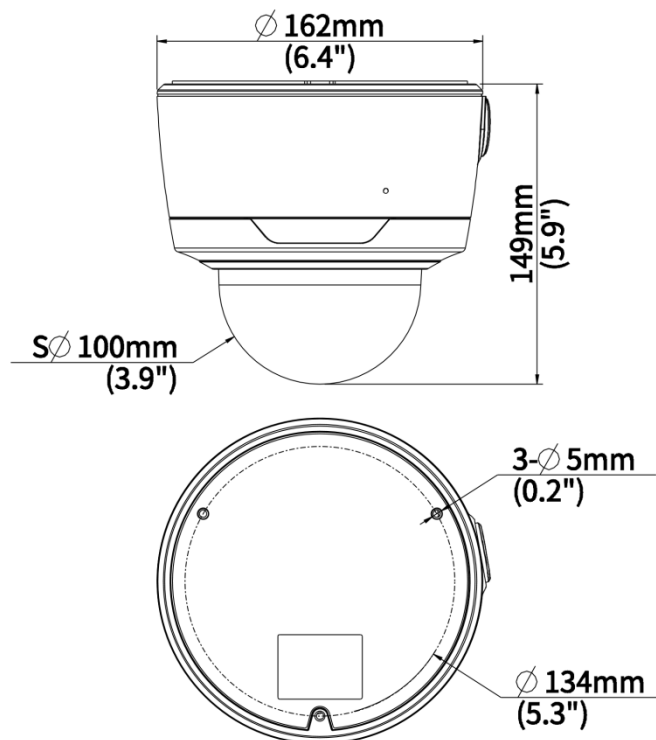

	Chrome 57+, Firefox 58+, Edge 16+
Interface	
Audio I/O	1 Input: impedance 35 k Ω , amplitude 2 V [p-p], 1 Output: impedance 600 Ω , amplitude 2 V [p-p]
Alarm I/O	1/1
Serial Port	N/A
Built-in Mic	Support
Built-in Speaker	N/A
WIFI	N/A
Network	1 \times RJ45 10 M/100 M Base-TX Ethernet
Video Output	N/A
Certification	
EMC	CE-EMC (EN 55032, EN 61000-3-3, EN IEC 61000-3-2, EN 50130) FCC (FCC 47 CFR part15 B)
Safety	CE-LVD (EN 62368-1) CB (IEC 62368-1) UL/CUL (UL 62368-1, CAN/CSA C22.2 No. 62368-1)
Environment	CE-RoHS (2011/65/EU;(EU)2015/863); WEEE (2012/19/EU)
Protection	IP67 (IEC 60529) IK10 (IEC 62262)
General	
Power	DC 12 V \pm 25%, PoE (IEEE 802.3af)
Power Consumption	Max. 8.0 W
Power Interface	\varnothing 5.5 mm coaxial power plug
Dimensions	\varnothing 162 mm \times 149 mm (\varnothing 6.4" \times 5.9") ($\varnothing \times$ H)
Weight	1.36 kg (2.99 lb.)
Material	Metal
Working Environment	-30 $^{\circ}$ C to 60 $^{\circ}$ C (-22 $^{\circ}$ F to 140 $^{\circ}$ F), Humidity: \leq 95% RH (non-condensing)
Storage Environment	-30 $^{\circ}$ C to 60 $^{\circ}$ C (-22 $^{\circ}$ F to 140 $^{\circ}$ F), Humidity: \leq 95% RH (non-condensing)
Surge Protection	6 KV
Reset Button	Support
Web Client Language	20 Languages: Traditional Chinese, English, Simplified Chinese, Polish, German, Russian, French, Korean, Dutch, Czech, Portuguese (Europe), Portuguese (Brazil), Japanese, Thai, Turkish, Spanish (Latin America), Spanish (Europe), Hungarian, Italian, Vietnamese

Dimensions

Accessories

TR-SE24-IN	TR-SE24-A-IN	TR-CM24-IN
Dome Pendant Mounting Pole 200mm	Dome Pendant Mounting Pole 500mm	Dome Pendant Mounting Bracket(Indoor)
		
TR-UF45-E-IN	TR-UF45-A-IN	TR-SE45-IN
Adapter for 323 Series Fix-dome	Dome Indoor Ceiling Mounting Pedestal	Dome Ceiling Mounting Pole 200
		