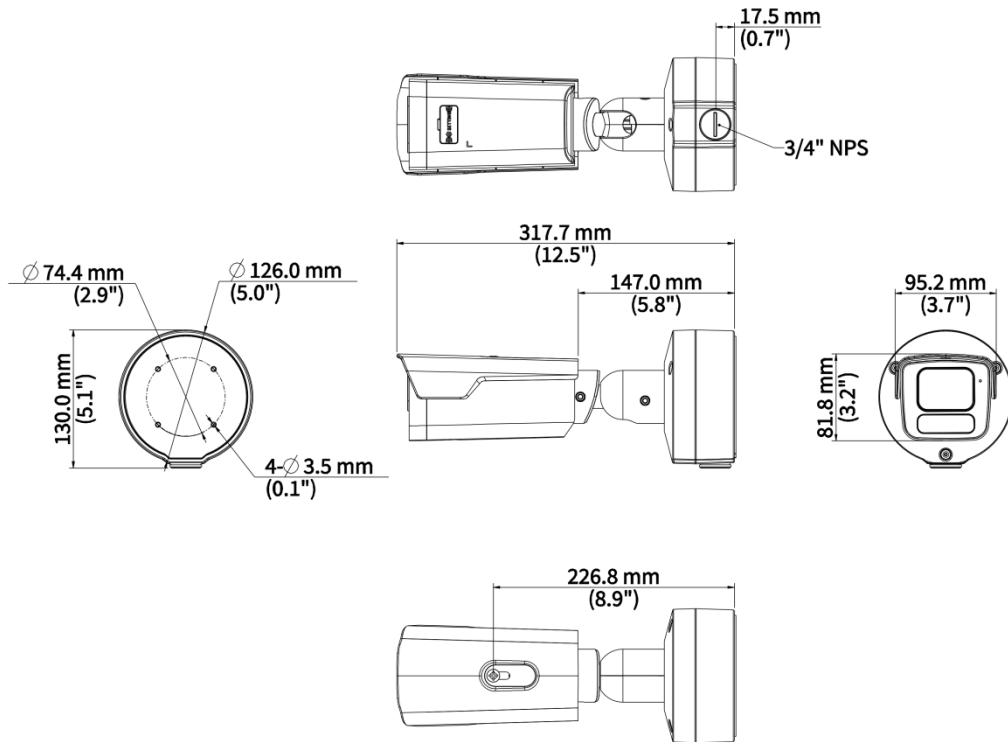

## Specifications

Model	IPC2B25SS-ADZK-I1
<b>Camera</b>	
Max Resolution	5 MP
Sensor	1/2.7" CMOS
Min. Illumination	Colour: 0.002 lux (F1.2, AGC ON) 0 lux with IR on
Day/Night	IR-cut filter with auto switch (ICR)
Shutter	Auto/Manual, 1 ~ 1/100000s
Adjustment Angle	Pan: 0° ~ 360°, Tilt: 0° ~ 90°, Rotate: 0° ~ 360°
S/N	>56 dB
WDR	130 dB
<b>Lens</b>	
Focal Length	2.7 to 13.5 mm
Iris Type	Fixed
Iris	F1.2
Field of View (H)	106.3°~ 32.5°
Field of View (V)	53.5°~ 18.0°
Field of View (D)	126.0°~ 38.5°
Lens Type	Motorized
<b>DORI</b>	
DORI Distance (Lens)	2.7mm, 13.5mm
DORI Distance (Detect)	60.8m(199ft), 303.8m(996.7ft)
DORI Distance (Observe)	24.3m(79.7ft), 121.5m(398.6ft)
DORI Distance (Recognize)	12.2m(40ft), 60.8m(199.5ft)
DORI Distance (Identify)	6.1m(20ft), 30.4m(99.7ft)
<b>Illuminator</b>	
Supplemental Light	IR
Illumination Distance (IR)	60 m (196.9 ft)
IR On/Off Control	Auto/Manual
Wavelength	850 nm
<b>Video</b>	
Video Compression	Ultra 265, H.265, H.264, MJPEG
H.264 Code Profile	Baseline profile, Main profile, High profile
Frame Rate	Main Stream:5MP (2880*1620), Max 30fps; 4MP (2560*1440), Max 30fps; 3MP (2304*1296), Max 30fps; 1080P (1920*1080), Max 30fps; Sub Stream: 1080P (1920*1080), Max 30fps; 720P (1280*720), Max 30fps; D1 (720*576), Max 30fps; 640*360,Max 30fps; 2CIF(704*288), Max 30fps; CIF(352*288), Max 30fps; Third Stream: D1 (720*576), Max 30fps; 640*360,Max 30fps; 2CIF(704*288), Max 30fps; CIF(352*288), Max 30fps;
Video Bit Rate	128 Kbps to 16 Mbps
U-code	Support

## Dimensions