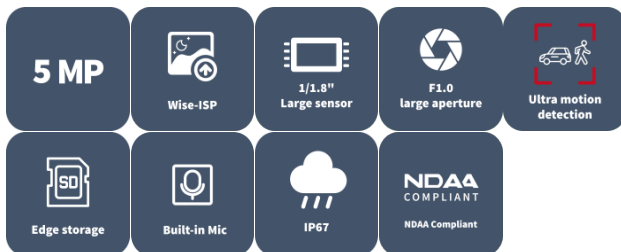

## Features

- High quality image with 5 MP, 1/1.8" CMOS sensor and F1.0 large aperture lens
- 5 MP (2880 × 1620)@25/20 fps; 4 MP (2560 × 1440)@25/20 fps; 3 MP (2304 × 1296)@30/25 fps; 1080P (1920 × 1080)@30/25 fps
- Ultra 265, H.265, H.264, MJPEG
- Supports ColorHunter with Wise-ISP technology, deeply optimizing color, detail, and smear effects in extremely low-light scenes
- 120 dB true WDR technology enables clear image in strong light scene
- Supports 9:16 corridor mode
- Built-in mic and speaker
- Warm light, up to 50 m (164.0 ft.) warm light distance
- 7 warm lights (5 for supplementary lighting + 2 for warning purposes)
- MicroSD, up to 512 GB
- IP67 protection
- Supports PoE power supply