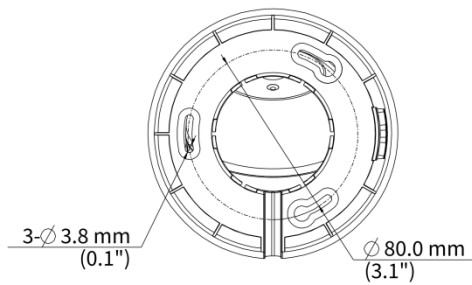

## Specifications

Model	UAC-T112-F28-W-X	UAC-T112-F40-W-X
<b>Camera</b>		
Max Resolution	2 MP	
Sensor Size	1/3.0" CMOS	
Min. Illumination	0.01 lux (F1.6, AGC ON) 0 lux (white light on)	
<b>Lens</b>		
Focus	2.8 mm	4.0 mm
Lens Mount	M12	
Angle of View (H)	100.9°	82.5°
Angle of View (V)	56.5°	42.1°
Angle of View (D)	121.8°	98.6°
<b>Illuminator</b>		
Illuminator Number	One white-light illuminator	
Illumination Distance	20m	
Lifetime	≥ 60000 hours	
<b>Video</b>		
Resolution	1080P: 1920(H)×1080(V) 720P: 1280(H) ×720(V)	
Frame Rate	TVI: 1080P@25fps (default), 1080P@30fps; 720P@25fps, 720P@30fps AHD: 1080P@25fps, 1080P@30fps; 720P@25fps, 720P@30fps CVI: 1080P@25fps, 1080P@30fps; 720P@25fps, 720P@30fps CVBS: PAL, NTSC	
Shutter Time	PAL: 1/25 s-1/50000 s, NTSC: 1/30 s-1/50000 s	
<b>Image</b>		
Exposure Mode	Four modes: Global (default), BLC, HLC, DWDR	
Day/Night	24/7 color images	
Digital Noise Reduction	2D/3D	
White Balance	Two modes: Auto (default), Manual	
WDR	DWDR	
Flip	Supports 180°horizontal flip, 180°vertical flip	
<b>Interface</b>		
Power Interface	5.5 mm Power Interface	
Video Output	BNC, supports TVI/AHD/CVI/CVBS	
<b>Operating Environment</b>		
Temperature	-30 °C to 60 °C (-22 °F to 140 °F)	
Humidity	≤ 95% RH (non-condensing)	
Surge Protection	4 KV for power, 4 KV for video output interfaces	
<b>General</b>		
Power	DC 12 V±25%	
Power Consumption	MAX 2.0W	

Mount	Wall Mount, Pole Mount, Corner Mount, Pendant Mount
Dimensions	Φ118mm*96mm (diameter*height)
Material	Graphene + Plastic
Weight	205g(0.452lb)
OSD Menu Language	11 Languages: English, German, Spanish (Latin America), French, Italian, Japanese, Korean, Polish, Portuguese (Brazil), Russian, Turkish
Certification	
EMC	CE-EMC (EN 55032, EN 61000-3-3, EN IEC 61000-3-2, EN 55035), FCC (FCC 47 CFR part15 B)
Safety	CE-LVD (EN 62368-1)
Environment	CE-RoHS (2011/65/EU; (EU) 2015/863); WEEE (2012/19/EU)
Protection	IP67 (IEC 60529)

## Dimensions