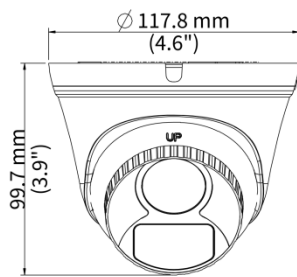

## Specifications

Model	UAC-T112-F28-W-X	UAC-T112-F40-W-X
<b>Camera</b>		
Max Resolution	2 MP	
Sensor Size	1/3.0" CMOS	
Min. Illumination	0.01 lux (F1.6, AGC ON) 0 lux (white light on)	
<b>Lens</b>		
Focus	2.8 mm	4.0 mm
Lens Mount	M12	
Angle of View (H)	100.9°	82.5°
Angle of View (V)	56.5°	42.1°
Angle of View (D)	121.8°	98.6°
<b>Illuminator</b>		
Illuminator Number	One white-light illuminator	
Illumination Distance	20m	
Lifetime	≥ 60000 hours	
<b>Video</b>		
Resolution	1080P: 1920(H)×1080(V) 720P: 1280(H) ×720(V)	
Frame Rate	TVI: 1080P@25fps (default), 1080P@30fps; 720P@25fps, 720P@30fps AHD: 1080P@25fps, 1080P@30fps; 720P@25fps, 720P@30fps CVI: 1080P@25fps, 1080P@30fps; 720P@25fps, 720P@30fps CVBS: PAL, NTSC	
Shutter Time	PAL: 1/25 s-1/50000 s, NTSC: 1/30 s-1/50000 s	
<b>Image</b>		
Exposure Mode	Four modes: Global (default), BLC, HLC, DWDR	
Day/Night	24/7 color images	
Digital Noise Reduction	2D/3D	
White Balance	Two modes: Auto (default), Manual	
WDR	DWDR	
Flip	Supports 180°horizontal flip, 180°vertical flip	
<b>Interface</b>		
Power Interface	5.5 mm Power Interface	
Video Output	BNC, supports TVI/AHD/CVI/CVBS	
<b>Operating Environment</b>		
Temperature	-30 °C to 60 °C (-22 °F to 140 °F)	
Humidity	≤ 95% RH (non-condensing)	
Surge Protection	4 KV for power, 4 KV for video output interfaces	
<b>General</b>		
Power	DC 12 V±25%	
Power Consumption	MAX 2.0W	

Mount	Wall Mount, Pole Mount, Corner Mount, Pendant Mount
Dimensions	Φ118mm*96mm (diameter*height)
Material	Graphene + Plastic
Weight	205g(0.452lb)
OSD Menu Language	11 Languages: English, German, Spanish (Latin America), French, Italian, Japanese, Korean, Polish, Portuguese (Brazil), Russian, Turkish
Certification	
EMC	CE-EMC (EN 55032, EN 61000-3-3, EN IEC 61000-3-2, EN 55035), FCC (FCC 47 CFR part15 B)
Safety	CE-LVD (EN 62368-1)
Environment	CE-RoHS (2011/65/EU; (EU) 2015/863); WEEE (2012/19/EU)
Protection	IP67 (IEC 60529)

## Dimensions