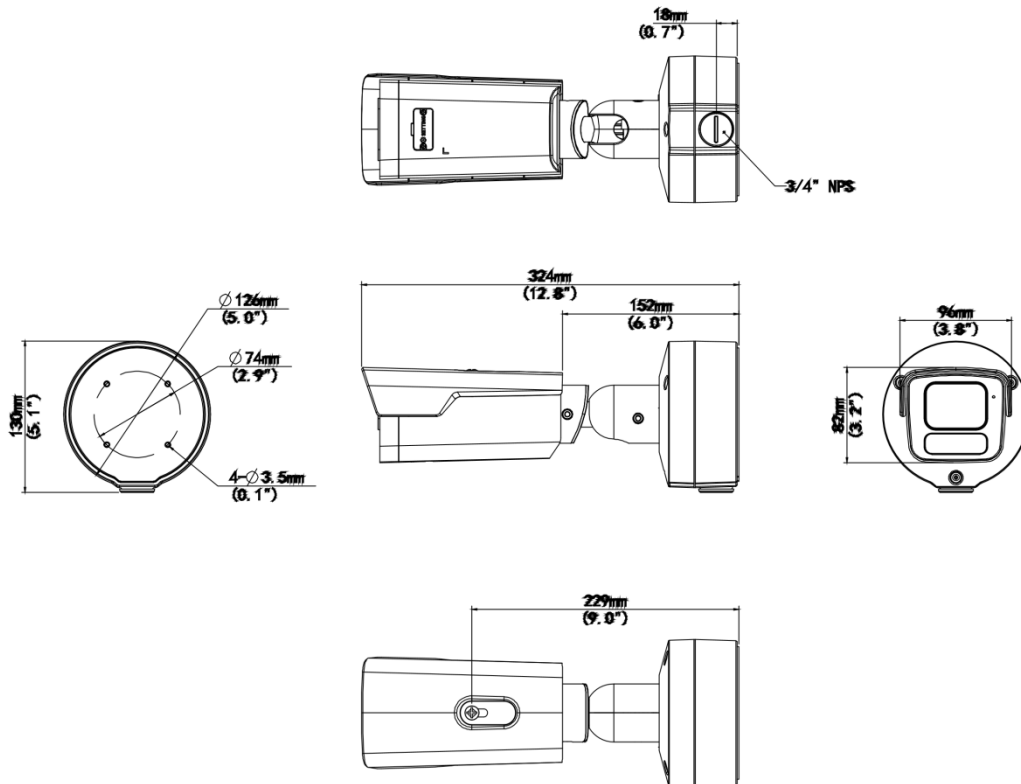

4MP HD Intelligent LightHunter IR VF Bullet Network Camera

IPC2B24SS-ADZK-I1

Features

- High quality image with 4MP, 1/3"CMOS sensor
- 4MP (2688*1520)@ 30/25fps; 4MP (2560*1440)@ 30/25fps; 3MP (2304*1296) @ 30/25fps; 2MP (1920*1080) @30/25fps
- Ultra 265, H.265, H.264, MJPEG
- Smart intrusion prevention, include cross line, intrusion, enter area, leave area detection
- Based on target classification, smart intrusion prevention significantly reduce false alarm caused by leaves, birds and lights etc., accurately focus on human and, motor vehicle and non-motor vehicle
- Intelligent People Flow Counting and Crowd Density Monitoring
- Auto Scene Match (ASM)(Only WDR)
- LightHunter technology ensures ultra-high image quality in low illumination environment
- 130dB true WDR technology enables clear image in strong light scene
- Support 9:16 Corridor Mode
- Alarm:1 in/1 out, Audio: 1 in/1 out, Built-in Mic
- Smart IR, up to 60m (196ft) IR distance

- Supports 512 G Micro SD card
- IK10 vandal resistant and IP67 protection

Dimensions

Aggregate product size diagram using "main model" as an example

Accessories

TR-UC08-C

Bullet&Dome Corner Mounting Bracket

TR-UP06-C-IN

Pole Mounting Bracket for Bullet Junction Box Only

No. 369, Xietong Road, Xixing Sub-district, Binjiang District, Hangzhou City, 310051, Zhejiang Province, China (Zhejiang) Pilot Free Trade Zone, China