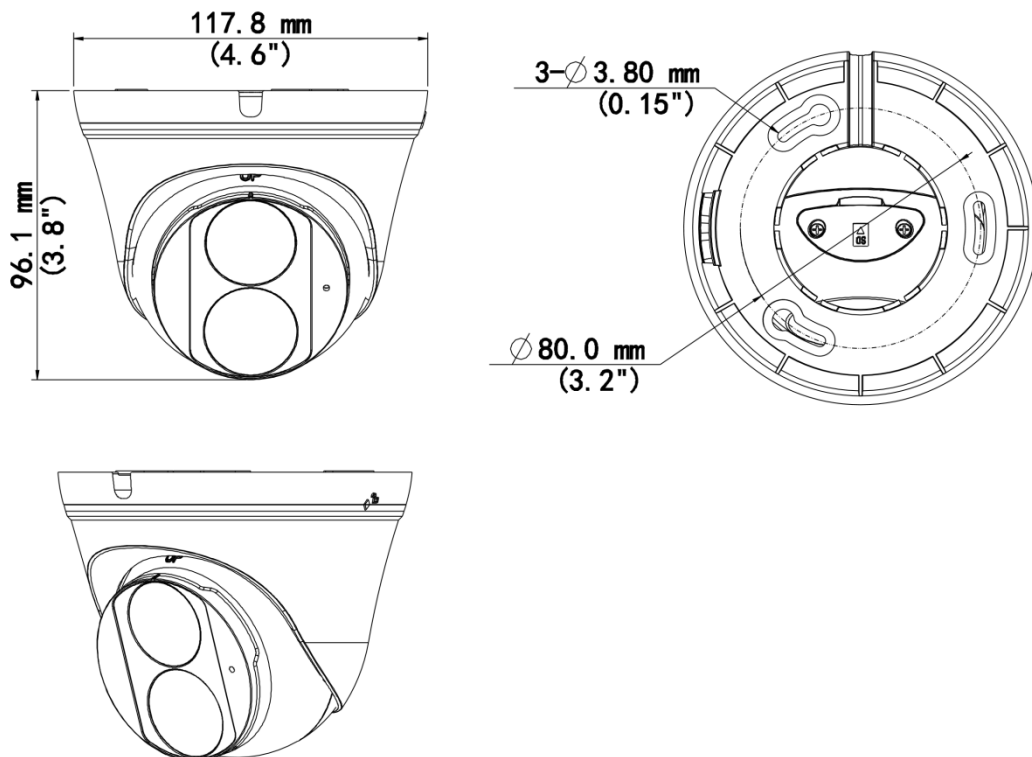

Safety	CE LVD (EN 62368-1) UL/CUL (UL 62368-1, CAN/CSA C22.2 No. 62368-1)
Environment	CE-RoHS (2011/65/EU;(EU)2015/863); WEEE (2012/19/EU);
Protection	IP67 (IEC 60529)
General	
Power	DC 12V±25%, PoE (IEEE 802.3af)
Power Consumption	Max 3.9 W
Power Interface	Ø5.5 mm coaxial power plug
Dimensions	Ø118 x 95mm (Ø4.6" x 3.8") (Ø x H)
Weight	0.25 kg (0.55 lb)
Material	Graphene + Plastic
Working Environment	-30 °C to 60 °C (-22 °F to 140 °F), Humidity: ≤ 95% RH (non-condensing)
Storage Environment	-30 °C to 60 °C (-22 °F to 140 °F), Humidity: ≤ 95% RH (non-condensing)
Surge Protection	4 KV
Reset Button	N/A
Web Client Language	4 Languages: English, Russian, Spanish, Vietnamese

Dimensions