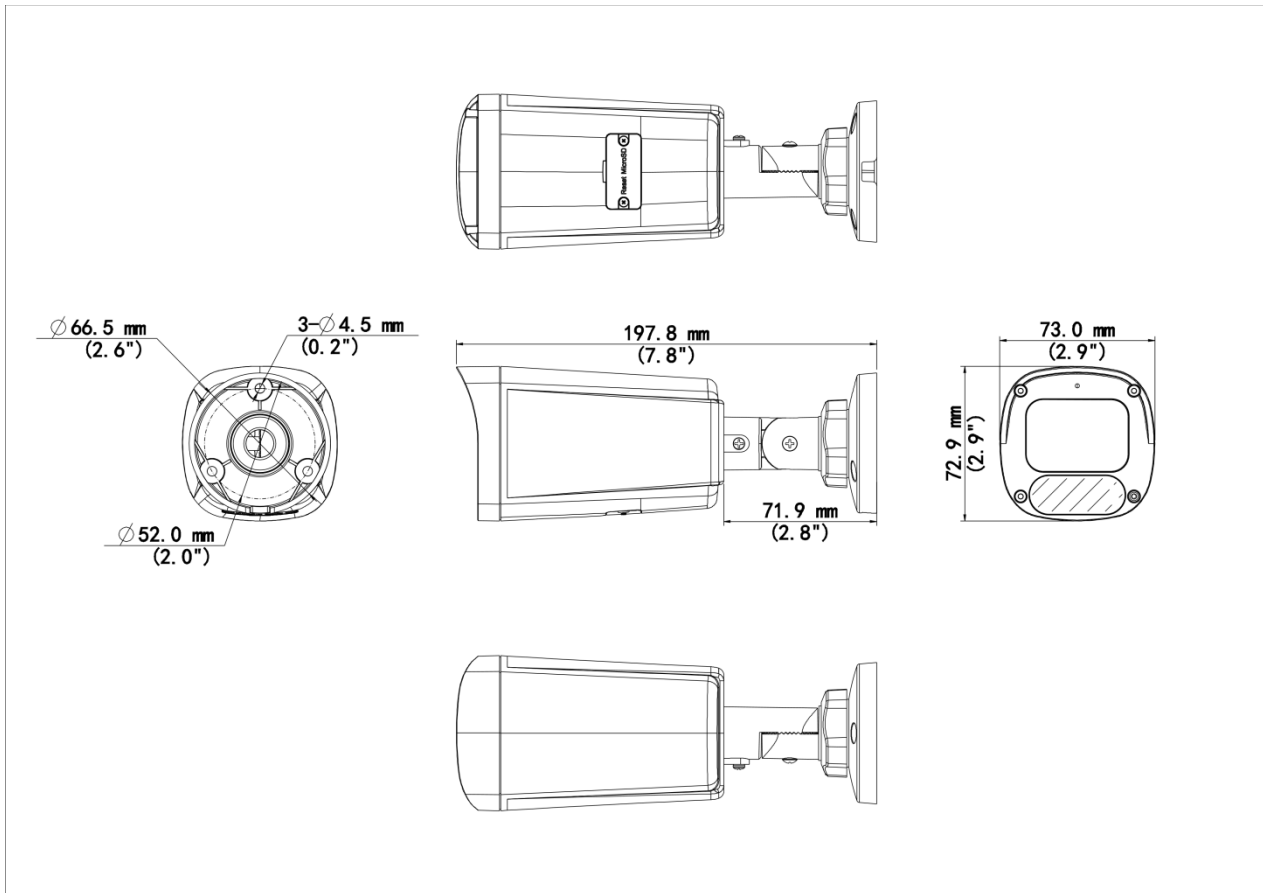

## Specifications

Model	IPC2312LE-ADF28K-WP-L	IPC2312LE-ADF40K-WP-L
<b>Camera</b>		
Max Resolution	2 MP	
Sensor	1/2.7" CMOS	
Min. Illumination	Color: 0.0003 Lux (F1.0, AGC ON)	
Shutter	Auto/Manual, 1 to 1/100000 s	
Adjustment Angle	Pan: 0° to 360°, Tilt: 0° to 90°, Rotate: 0° to 360°	
S/N	> 52 dB	
WDR	120 dB	
<b>Lens</b>		
Focal Length	2.8 mm	4.0 mm
Iris Type	Fixed	
Iris	F1.0	
Field of View (H)	99.0°	85.4°
Field of View (V)	53.0°	47.5°
Field of View (D)	118.0°	98.5°
Lens Type	Fixed	
<b>DORI</b>		
DORI Distance (Lens)	2.8 mm	4 mm
DORI Distance (Detect)	45.0 m (147.6 ft.)	64.3 m (211.0 ft.)
DORI Distance (Observe)	18.0 m (59.1 ft.)	25.7 m (84.3 ft.)
DORI Distance (Recognize)	9.0 m (29.5 ft.)	12.9 m (42.3 ft.)
DORI Distance (Identify)	4.5 m (14.8 ft.)	6.4 m (21.0 ft.)
<b>Illuminator</b>		
Supplemental Light	Warm light	
Light On/Off Control	Auto/Manual	
Illumination Distance (Warm Light)	30 m (98.4 ft.)	
<b>Video</b>		
Video Compression	Ultra 265, H.265, H.264, MJPEG	
H.264 Code Profile	Baseline profile, Main profile, High profile	
Frame Rate	Main Stream: 1080P (1920 × 1080), max. 30 fps; 720P (1280 × 720), max. 30 fps; Sub Stream: 720P (1280 × 720), max. 30 fps; D1 (720 × 576), max. 30 fps; 640 × 360, max. 30 fps; 2CIF (704 × 288), max. 30 fps; CIF (352 × 288), max. 30 fps;	
Video Bit Rate	128 Kbps to 6144 Kbps	
U-code	Support	
OSD	Up to 4 OSDs	
Privacy Mask	Up to 4 areas	
ROI	Support	
Video Stream	Dual streams	
<b>Image</b>		

## Dimensions