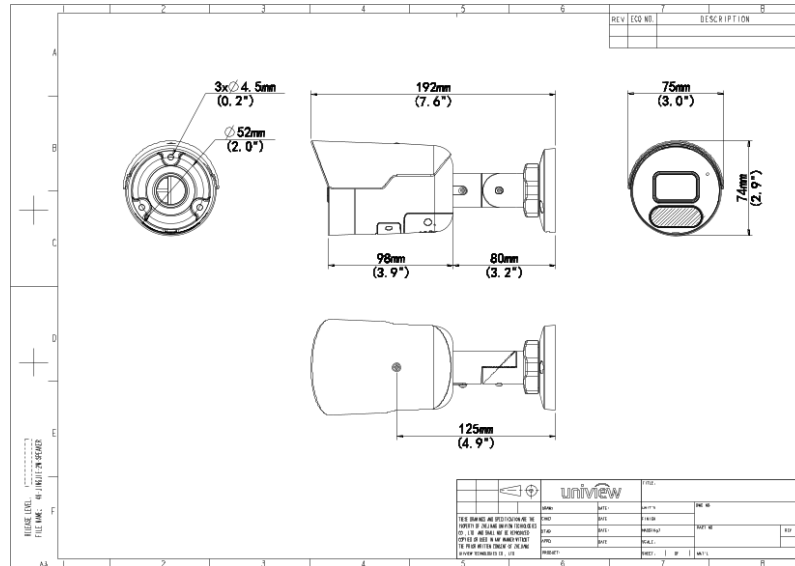

Dutch, Czech, Portuguese (Europe), Portuguese (Brazil), Japanese, Thai, Turkish, Spanish (Latin America), Spanish (Europe), Hungarian, Italian, Vietnamese

Dimensions

Accessories

TR-JB05-B-IN

Small Bullet Junction Box(Elegant White)

TR-UP06-C-IN

Pole Mounting Bracket for Bullet Junction Box Only

TR-A01-IN

NPT 3/4" Waterproof Cable Gland

TR-UC08-C

Bullet&Dome Corner Mounting Bracket