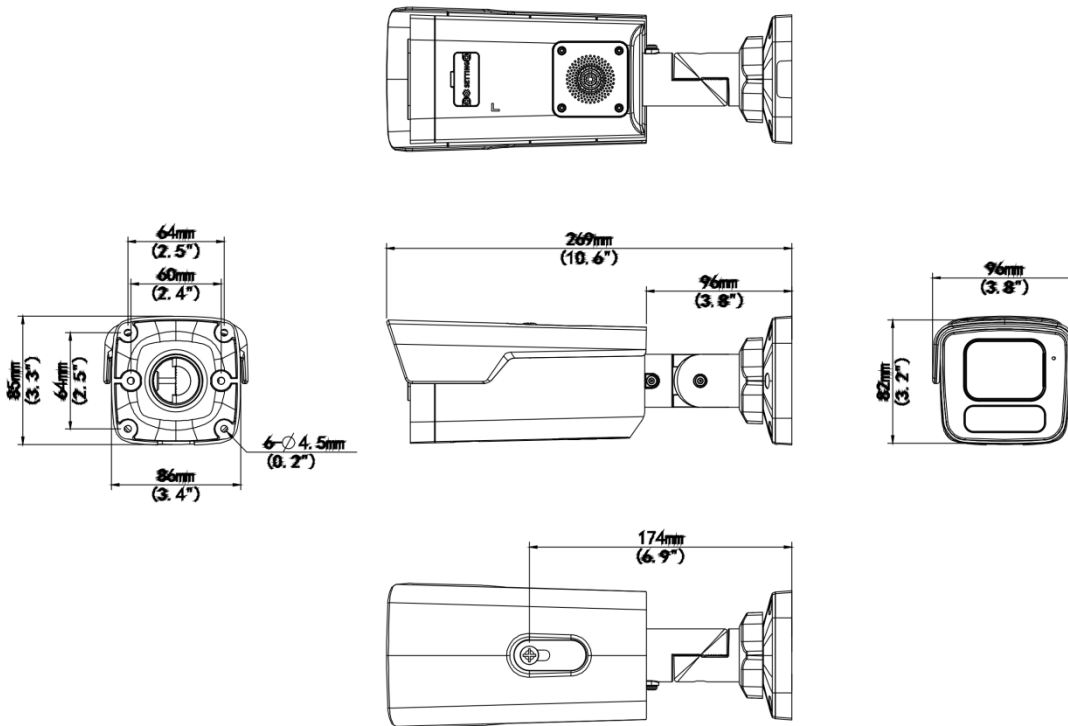

Dimensions

Accessories

TR-JB07-D-IN

Bullet Junction Box(Support wiring from behind)

TR-JB06-A-IN

Middle Bullet Junction Box(Elegant White)

TR-UP06-B-IN

Bullet Pole Mounting Bracket