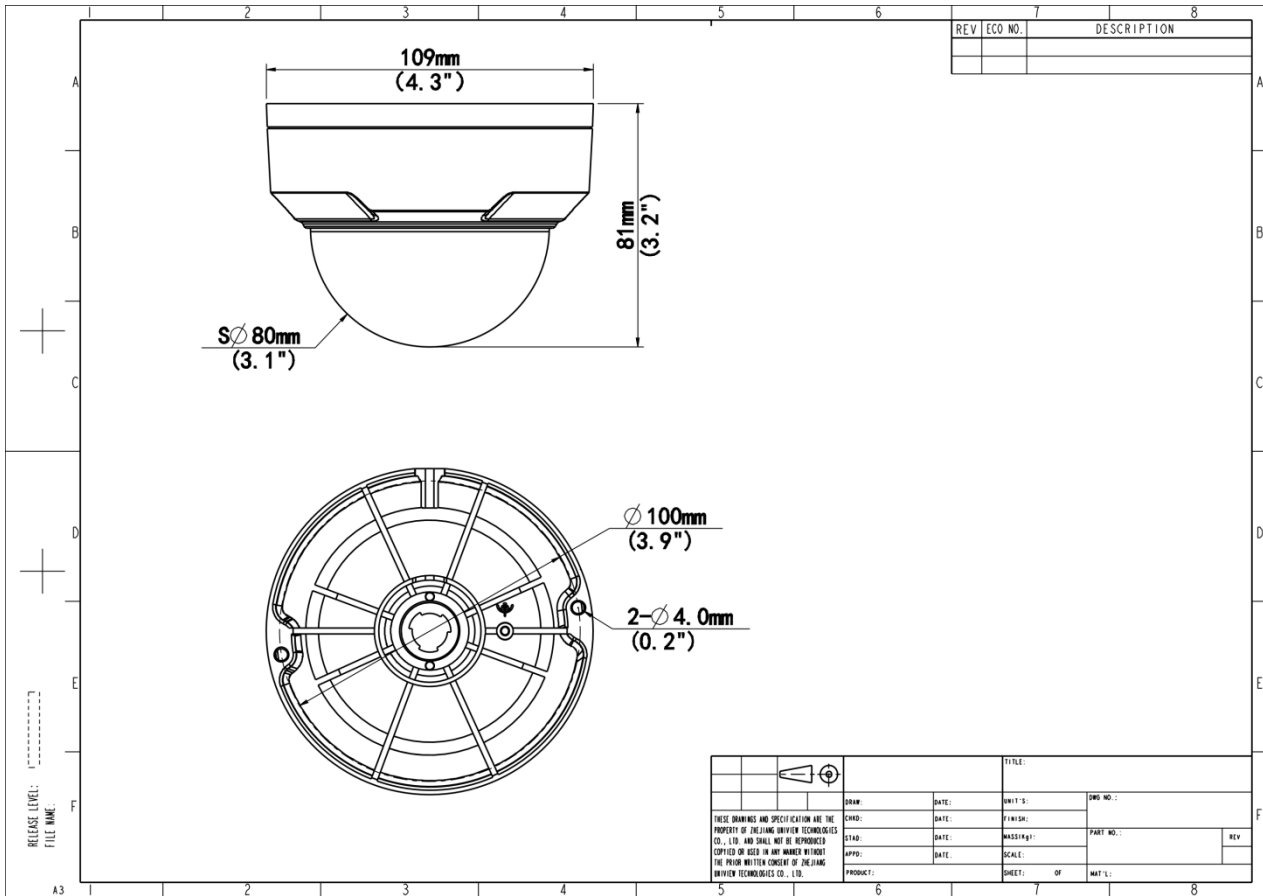

## Specifications

Model	IPC325SB-DF28K-I0	IPC325SB-DF40K-I0
<b>Camera</b>		
Max Resolution	5 MP	
Sensor	1/2.7" CMOS	
Min. Illumination	Colour:0.002 lux (F1.6, AGC ON) 0 lux with IR	
Day/Night	IR-cut filter with auto switch (ICR)	
Shutter	Auto/Manual, 1 ~ 1/100000s	
Adjustment Angle	Pan: 3° ~ 360°, Tilt: 0° ~ 68°, Rotate: 3° ~ 360°	
S/N	>52 dB	
WDR	120 dB	
<b>Lens</b>		
Focal Length	2.8 mm	4.0 mm
Iris Type	Fixed	
Iris	F1.6	
Field of View (H)	110.0°	91.2°
Field of View (V)	58.7°	43.7°
Field of View (D)	130°	95.3°
Lens Type	Fixed	
<b>DORI</b>		
DORI Distance (Lens)	2.8mm	4.0mm
DORI Distance (Detect)	63.0m(206.7ft)	90.0m(295.2ft)
DORI Distance (Observe)	25.2m(82.7ft)	36.0m(118.1ft)
DORI Distance (Recognize)	12.6m(41.3ft)	18.0m(59.1ft)
DORI Distance (Identify)	6.3m(20.7ft)	9.0m(29.5ft)
<b>Illuminator</b>		

WIFI	N/A
Network	1 × RJ45 10 M/100 M Base-TX Ethernet
Video Output	N/A
<b>Certification</b>	
EMC	CE-EMC (EN 55032, EN 61000-3-3, EN IEC 61000-3-2, EN 55035) FCC (FCC 47 CFR part15 B)
Safety	CE LVD (EN 62368-1) CB (IEC 62368-1) UL/CUL (UL 62368-1, CAN/CSA C22.2 No. 62368-1)
Environment	CE-RoHS (2011/65/EU;(EU)2015/863); WEEE (2012/19/EU);
Protection	IP67 (IEC 60529) IK10 (IEC 62262)
<b>General</b>	
Power	DC 12V±25%, PoE (IEEE 802.3af)
Power Consumption	Max 4.5W
Power Interface	Ø5.5 mm coaxial power plug
Dimensions	Ø108.7 x 81.1mm (Ø4.3" x 3.2") (Ø x H)
Weight	0.42kg (0.93lb)
Material	Metal
Working Environment	-30 °C to 60 °C (-22 °F to 140 °F), Humidity: ≤ 95% RH (non-condensing)
Storage Environment	-30 °C to 60 °C (-22 °F to 140 °F), Humidity: ≤ 95% RH (non-condensing)
Surge Protection	4 KV
Reset Button	N/A
Web Client Language	20 Languages Traditional Chinese, English, Simplified Chinese, Polish, German, Russian, French, Korean, Dutch, Czech, Portuguese (Europe), Portuguese (Brazil), Japanese, Thai, Turkish, Spanish (Latin America), Spanish (Europe), Hungarian, Italian, Vietnamese

## Dimensions