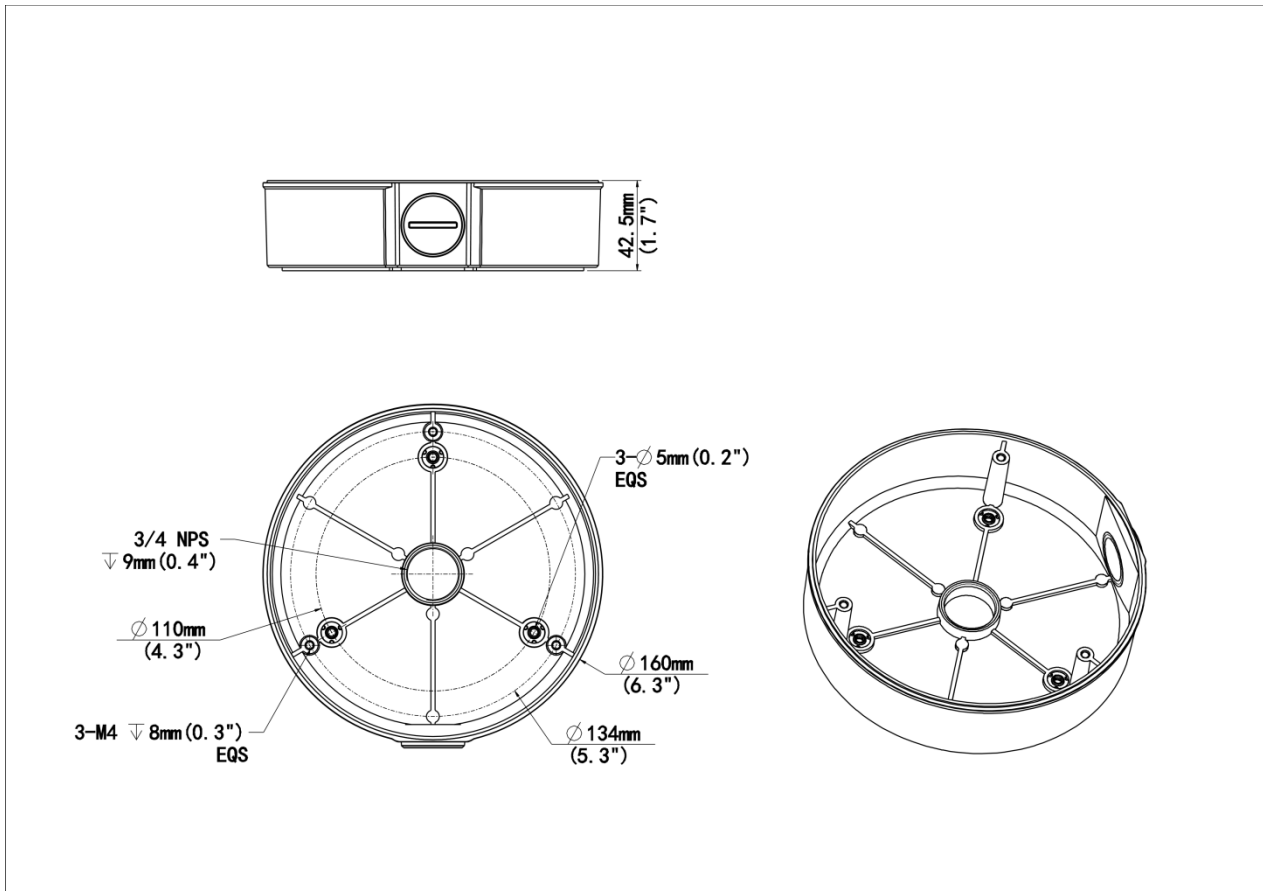

4” PTZ dome Junction Box

TR-JB04-E-IN

Specifications

Model	TR-JB04-E-IN
Bracket	
Application	Indoor
Bracket Dimensions	Φ160 x 42.5 mm (Φ6.3" x 1.42")
Bracket Weight	545 g (1.2 lb)
Bracket Material	Aluminum alloy

Dimensions

Zhejiang Uniview Technologies Co., Ltd.

No. 369, Xietong Road, Xixing Sub-district, Binjiang District, Hangzhou City, 310051, Zhejiang Province, China (Zhejiang) Pilot Free Trade Zone, China

Email: overseasbusiness@uniview.com; globalsupport@uniview.com