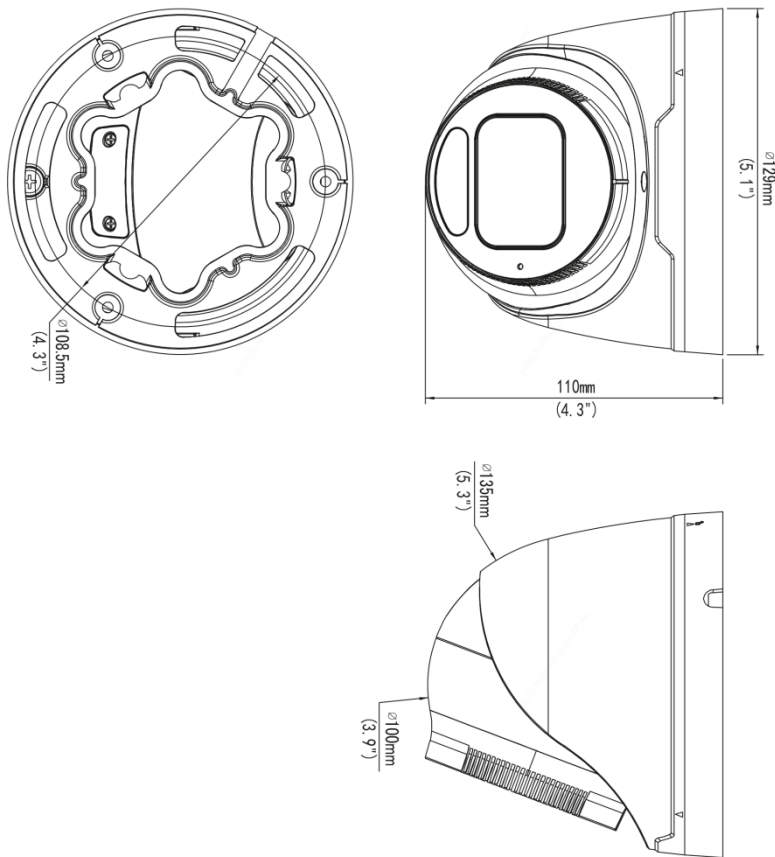

## Specifications

Model	IPC3638SE-ADF28K-WL-I0	IPC3638SE-ADF40K-WL-I0
<b>Camera</b>		
Max Resolution	8 MP	
Sensor	1/1.8" CMOS	
Min. Illumination	Colour: 0.0005 lux (F1.0, AGC ON)	
Shutter	Auto/Manual, 1 ~ 1/100000s	
Adjustment Angle	Pan: 0° ~ 360°, Tilt: 0° ~ 72°, Rotate: 0° ~ 360°	
S/N	>56 dB	
WDR	120 dB	
<b>Lens</b>		
Focal Length	2.8 mm	4.0 mm
Iris Type	Fixed	
Iris	F1.0	
Field of View (H)	113.5°	94.3°
Field of View (V)	68.3°	49.7°
Field of View (D)	133.0°	115.9°
<b>DORI</b>		
DORI Distance (Lens)	2.8mm	4.0mm
DORI Distance (Detect)	63.0m(206.7ft)	90.0m(295.3ft)
DORI Distance (Observe)	25.2m(82.7ft)	36.0m(118.1ft)
DORI Distance (Recognize)	12.6m(41.3ft)	18.0m(59.1ft)
DORI Distance (Identify)	6.3m(20.7ft)	9.0m(29.5ft)
<b>Illuminator</b>		
Supplemental Light	Warm light	
Illumination Distance (Warm Light)	30 m (98.4 ft)	
Light On/Off Control	Auto/Manual	
<b>Video</b>		
Video Compression	Ultra 265, H.265, H.264, MJPEG	

## Dimensions

TR-SE24-A-IN

Dome Pendant Mounting Pole 500mm

TR-CM24-IN

Dome Pendant Mounting Bracket(Indoor)