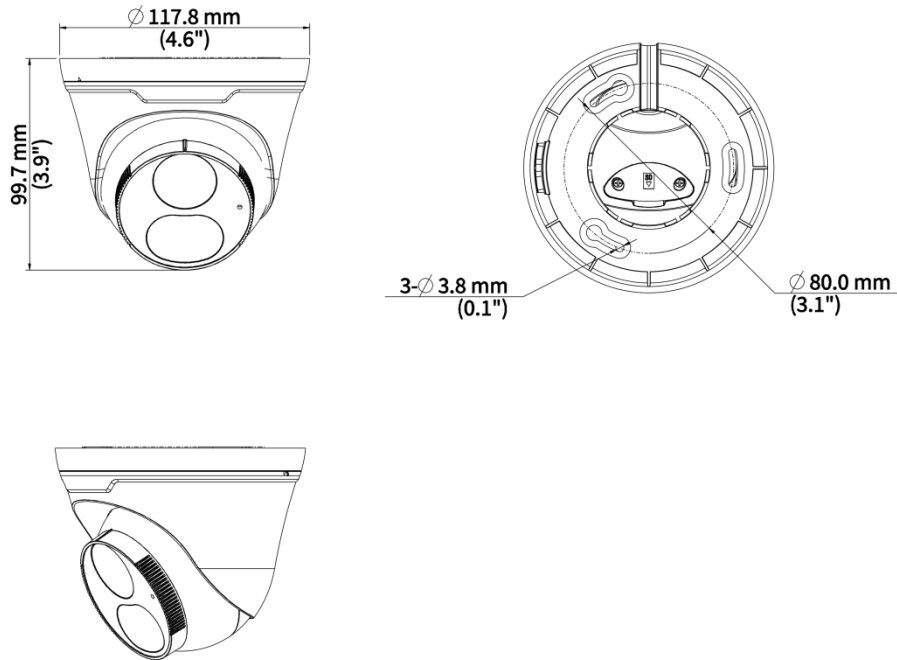

Dimensions

Accessories

TR-JB03-I-IN Junction Box for Turret Camera(Support wiring from behind)	TR-SE24-IN Dome Pendant Mounting Pole 200mm	TR-SE24-A-IN Dome Pendant Mounting Pole 500mm
TR-CM24-IN Dome Pendant Mounting Bracket(Indoor)	TR-JB07/WM03-G-IN-V2 Wall Mounting Assembling Bracket For 32 Fix-dome&Mini Fix-dome&Plastic Turret Camera	TR-WM03-D-IN-V2 Wall Mounting Bracket for 32 Fix-dome&Mini Fix-dome&Plastic Turret Camera