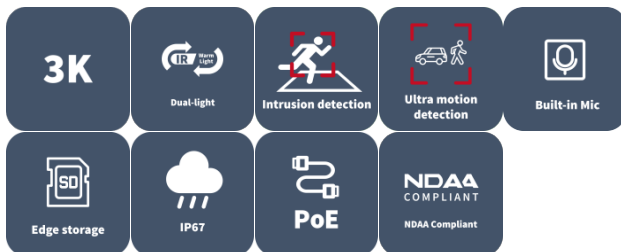

6MP HD Smart Dual Light Fixed Turret Network Camera IPC3616LE-ADF28K-DL

Features

- High quality image with 6 MP, 1/2.4" CMOS sensor
- 6 MP (3200 × 1800)@25/20 fps; 4 MP (2560 × 1440)@30/25 fps; 3 MP (2304 × 1296)@30/25 fps; 1080P (1920 × 1080)@30/25 fps
- Ultra 265, H.265, H.264, MJPEG
- Supports ultra motion detection
- Supports cross line and intrusion (based on human body detection)
- Built-in mic
- Smart IR, up to 30 m (98.4 ft.) IR distance
- Warm light, up to 30 m (98.4 ft.) warm light distance
- MicroSD, up to 512 GB
- IP67 protection
- Supports PoE power supply
- 3-axis

Specifications

Model	IPC3616LE-ADF28K-DL
Camera	
Max Resolution	6 MP
Sensor	1/2.4" CMOS
Min. Illumination	Color: 0.003 Lux (F1.6, AGC ON), 0 Lux with light
Shutter	Auto/Manual, 1 ~ 1/100000s
Adjustment Angle	Pan: 0° to 360°, Tilt: 0° to 80°, Rotate: 0° to 360°
S/N	>52 dB
WDR	120 dB
Lens	
Focal Length	2.8 mm
Iris Type	Fixed
Iris	F1.6
Field of View (H)	102.73°
Field of View (V)	53.95°
Field of View (D)	106.97°
Lens Type	Fixed
DORI	
DORI Distance (Lens)	2.8 mm
DORI Distance (Detect)	63.1 m (207.0 ft.)
DORI Distance (Observe)	25.2 m (82.7 ft.)
DORI Distance (Recognize)	12.6 m (41.3 ft.)
DORI Distance (Identify)	6.3 m (20.7 ft.)
Illuminator	
Supplemental Light	Dual light
Illumination Distance (IR)	30 m (98.4 ft.)
Illumination Distance (Warm Light)	30 m (98.4 ft.)
Wavelength	850 nm
Video	
Video Compression	Ultra 265, H.265, H.264, MJPEG
H.264 Code Profile	Baseline profile, Main profile, High profile
Frame Rate	Main Stream: 6 MP (3200 × 1800), max. 25 fps; 4 MP (2560 × 1440), max. 30 fps; 3 MP (2304 × 1296), max. 30 fps; 1080P (1920 × 1080), max. 30 fps; 720P (1280 × 720), max. 30 fps; Sub Stream: 720P (1280 × 720), max. 30 fps; D1 (720 × 576), max. 30 fps; 640 × 360, max. 30 fps; 2CIF (704 × 288), max. 30 fps; CIF (352 × 288), max. 30 fps;
Video Bit Rate	128 Kbps to 16 Mbps
U-code	Support
OSD	Up to 4 OSDs
Privacy Mask	Up to 4 areas
ROI	Support