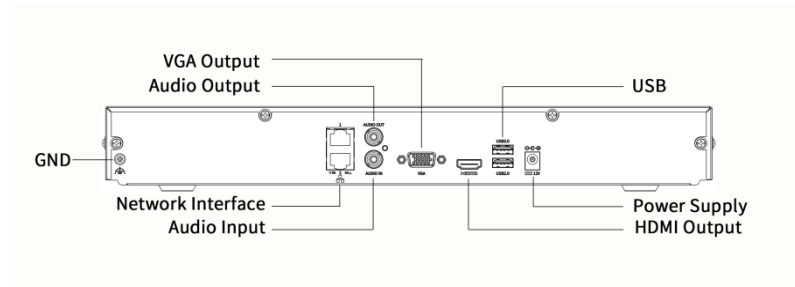

Accessories

RM-1U-380

2 HDD 1U NVR Rack Mount

Rear Panel

Zhejiang Uniview Technologies Co., Ltd.

No. 369, Xietong Road, Xixing Sub-district, Binjiang District, Hangzhou City, 310051, Zhejiang Province, China (Zhejiang) Pilot Free Trade Zone, China

Email: overseasbusiness@uniview.com; globalsupport@uniview.com

<http://www.uniview.com>

©2024 Zhejiang Uniview Technologies Co., Ltd. All rights reserved.

*Product specifications and availability are subject to change without notice.

*Despite our best efforts, technical or typographical errors may exist in this document. Uniview cannot be held responsible for any such errors and reserves the right to change the contents of this document without prior notice.