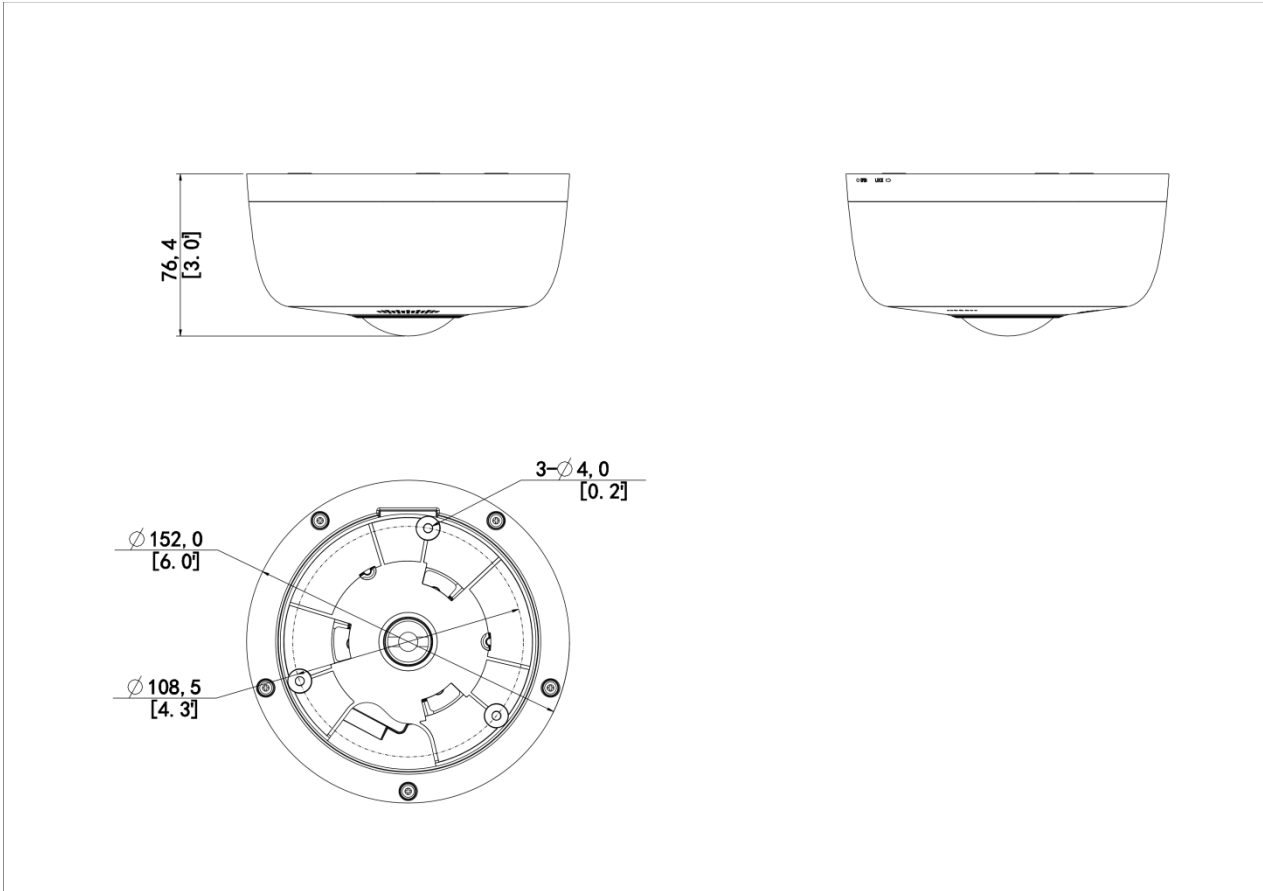

# 12MP Parking Space Detection & License Plate Recognition Fisheye Camera

PKC17C0@6-C-LP

## Specifications

Model	PKC17C0@6-C-LP
<b>Camera</b>	
Sensor	1/1.7" 12MP CMOS
Focal length	1.8mm
Shutter	1/100000 to 1/25s
Minimum illumination	0.03lux
Lens type	Fixed-focal lens
Iris	F2.0
FOV	180°
<b>Image</b>	
Resolution	Main stream: 3840*2160; Sub stream: 3280*2464, 2000*2000; Third stream: 720*576 (D1), 352*288 (CIF)
Frame rate	20, 18, 16, 15, 12, 10, 8, 6, 5, 4, 3, 2, 1
Video compression	H.264 (default), H.265
ROI	Support, up to 8 areas
Video OSD	Supports custom OSD on live view and image
Image OSD	Supports custom OSD on live view and image
Privacy mask	Support, up to 4 areas
<b>Interface</b>	
Network interface	1 x 1000M/100M/10M adaptive Ethernet copper port
Serial port	1 xRS485
Boolean output	1 x alarm output
Boolean input	2 x alarm input
Audio interface	1 x audio output, 1 x audio input
Built-in mic	Support
Built-in speaker	Support
BNC	Support
<b>Service Config</b>	
Third-party server	Two photo servers via HTTP, VIID, and FTP protocols; MQTT server via MQTT protocol
<b>Smart</b>	
Parking space detection	Supports detecting 6 parking spaces and recognizing 6 license plates
Parking space detection rate	99%
<b>Structure</b>	
Indicator	7-color LED indicator, displays the parking space status
Mount method	Adapter panel
<b>General</b>	
Power supply	DC 12V ±25%, PoE (802.3at)
Weight	690g
Ingress protection	IP67

## Dimensions