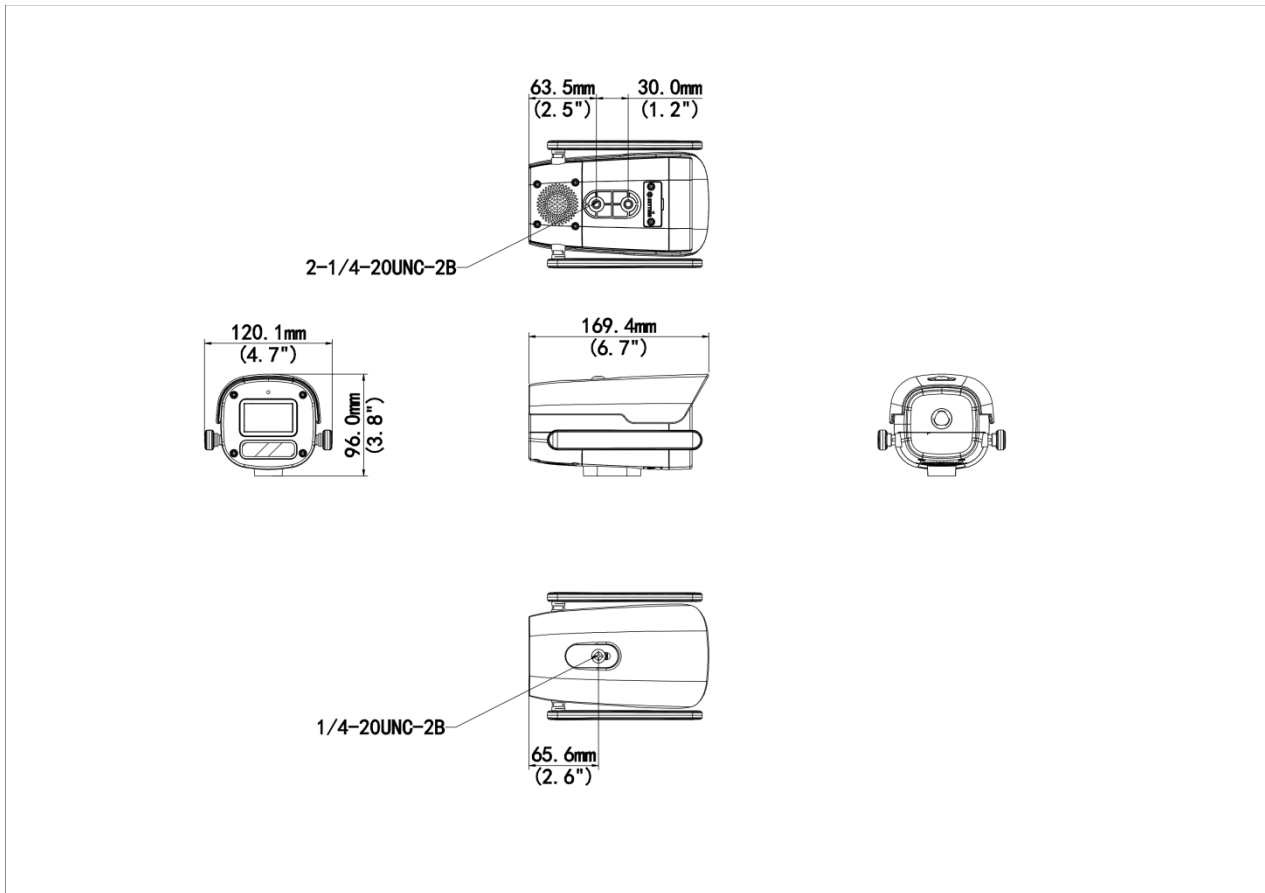

## Features

- High quality image with 4 MP, 1/3.0" CMOS sensor
- 4 MP (2560 × 1440)@30/25 fps; 3 MP (2304 × 1296)@30/25 fps; 1080P (1920 × 1080)@30/25 fps
- Supports 4G access to the network
- Alarm I/O: 1/1
- Audio I/O: 1/1
- Built-in mic and speaker
- Smart IR, up to 50 m (164.0 ft.) IR distance
- White light, up to 30 m (98.4 ft.) white light distance
- MicroSD, up to 512 GB
- IP67 protection

## Specifications

Model	IPC2A14LP-ADF40KC-4G-US	IPC2A14LP-ADF60KC-4G-US
<b>Camera</b>		
Max Resolution	4 MP	
Sensor	1/3.0" CMOS	
Min. Illumination	Color: 0.003 Lux (F1.6, AGC ON), 0 Lux with light	
Day/Night	IR-cut filter with auto switch (ICR)	
Shutter	Auto/Manual, 1 to 1/100000 s	
S/N	> 52 dB	
WDR	120 dB	
<b>Lens</b>		
Focal Length	4.0 mm	6.0 mm
Iris Type	Fixed	
Iris	F1.6	
Field of View (H)	79.0°	49.6°
Field of View (V)	42.3°	26.2°
Field of View (D)	85.1°	56.7°
Lens Type	Fixed	
<b>DORI</b>		
DORI Distance (Lens)	4 mm	6 mm
DORI Distance (Detect)	63.0 m (206.7 ft.)	90.0 m (295.3 ft.)
DORI Distance (Observe)	25.2 m (82.7 ft.)	36.0 m (118.1 ft.)
DORI Distance (Recognize)	12.6 m (41.3 ft.)	18.0 m (59.1 ft.)
DORI Distance (Identify)	6.3 m (20.7 ft.)	9.0 m (29.5 ft.)
<b>Illuminator</b>		
Supplemental Light	Dual light	
Illumination Distance (IR)	50 m (164.0 ft.)	
Illumination Distance (Warm Light)	30 m (98.4 ft.)	
Wavelength	850 nm	
IR On/Off Control	Auto/Manual	
<b>Video</b>		
Video Compression	Ultra 265, H.265, H.264, MJPEG	
H.264 Code Profile	Baseline profile, Main profile, High profile	
Frame Rate	Main Stream: 4 MP (2560 × 1440), max. 30 fps; 3 MP (2304 × 1296), max. 30 fps; 1080P (1920 × 1080), max. 30 fps; 720P (1280 × 720), max. 30 fps Sub Stream: 720P (1280 × 720), max. 30 fps; D1 (720 × 576), max. 30 fps; 640 × 360, max. 30 fps;	
Video Bit Rate	128 Kbps to 2048 Kbps	
U-code	Support	
OSD	Up to 8 OSDs	
Privacy Mask	Up to 4 areas	
ROI	Support	

## Dimensions