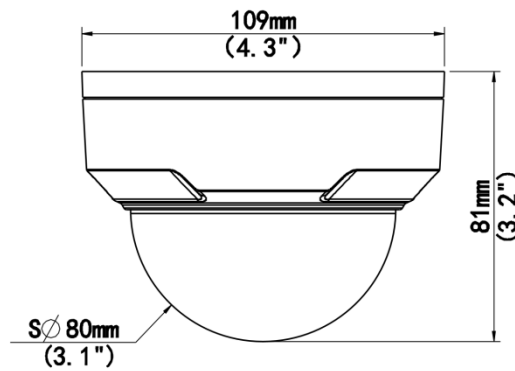

## Specifications

Model	IPC322LB-SF28K-A
<b>Camera</b>	
Max Resolution	2 MP
Sensor	1/2.9" CMOS
Min. Illumination	Color: 0.01 Lux (F2.0, AGC ON), 0 Lux with IR on
Day/Night	IR-cut filter with auto switch (ICR)
Shutter	Auto/Manual, 1 ~ 1/100000s
Adjustment Angle	Pan: 0° to 355°, Tilt: 0° to 75°
S/N	>52 dB
WDR	DWDR
<b>Lens</b>	
Focal Length	2.8 mm
Iris Type	Fixed
Iris	F2.0
Field of View (H)	101.1°
Field of View (V)	56.5°
Field of View (D)	117°
<b>DORI</b>	
DORI Distance (Lens)	2.8 mm
DORI Distance (Detect)	45.0 m (147.6 ft.)
DORI Distance (Observe)	18.0 m (59.1 ft.)
DORI Distance (Recognize)	9.0 m (29.5 ft.)
DORI Distance (Identify)	4.5 m (14.8 ft.)
<b>Illuminator</b>	
Supplemental Light	IR
Illumination Distance (IR)	30 m (98.4 ft.)
Wavelength	850 nm
IR On/Off Control	Auto/Manual
<b>Video</b>	
Video Compression	Ultra 265, H.265, H.264
H.264 Code Profile	Baseline profile, Main profile, High profile
Frame Rate	Main Stream: 1080P (1920 × 1080), max. 30 fps; 720P (1280 × 720), max. 30 fps Sub Stream: D1 (720 × 576), max. 30 fps; 640 × 360, max. 30 fps; 2CIF (704 × 288), max. 30 fps; CIF (352 × 288), max. 30 fps
Video Bit Rate	128 Kbps to 6144 Kbps
U-code	Support (main stream)
OSD	Up to 4 OSDs
Privacy Mask	Up to 4 areas
ROI	Support
Video Stream	Dual streams
<b>Image</b>	

General	
Power	DC 12 V±25%, PoE (IEEE 802.3af)
Power Consumption	Max. 5.0 W
Power Interface	Ø5.5 mm coaxial power plug
Dimensions	Ø109 mm × 81 mm (Ø4.3" × 3.2") (Ø × H)
Weight	0.36 kg (0.79 lb.)
Material	Metal + Plastic
Working Environment	-30 °C to 60 °C (-22 °F to 140 °F), Humidity: ≤ 95% RH (non-condensing)
Storage Environment	-30 °C to 60 °C (-22 °F to 140 °F), Humidity: ≤ 95% RH (non-condensing)
Surge Protection	4 KV
Reset Button	N/A
Web Client Language	1 Language: English

## Dimensions