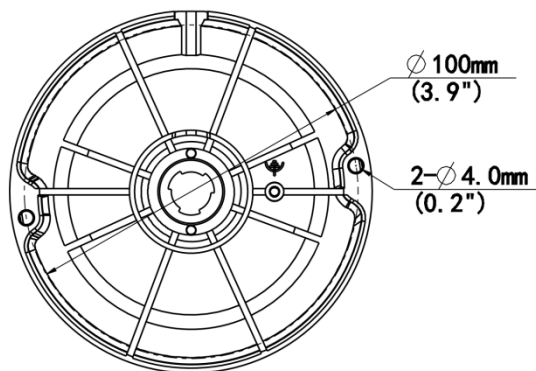

## Specifications

Model	IPC322LB-SF28K-A
<b>Camera</b>	
Max Resolution	2 MP
Sensor	1/2.9" CMOS
Min. Illumination	Color: 0.01 Lux (F2.0, AGC ON), 0 Lux with IR on
Day/Night	IR-cut filter with auto switch (ICR)
Shutter	Auto/Manual, 1 ~ 1/100000s
Adjustment Angle	Pan: 0° to 355°, Tilt: 0° to 75°
S/N	>52 dB
WDR	DWDR
<b>Lens</b>	
Focal Length	2.8 mm
Iris Type	Fixed
Iris	F2.0
Field of View (H)	101.1°
Field of View (V)	56.5°
Field of View (D)	117°
<b>DORI</b>	
DORI Distance (Lens)	2.8 mm
DORI Distance (Detect)	45.0 m (147.6 ft.)
DORI Distance (Observe)	18.0 m (59.1 ft.)
DORI Distance (Recognize)	9.0 m (29.5 ft.)
DORI Distance (Identify)	4.5 m (14.8 ft.)
<b>Illuminator</b>	
Supplemental Light	IR
Illumination Distance (IR)	30 m (98.4 ft.)
Wavelength	850 nm
IR On/Off Control	Auto/Manual
<b>Video</b>	
Video Compression	Ultra 265, H.265, H.264
H.264 Code Profile	Baseline profile, Main profile, High profile
Frame Rate	Main Stream: 1080P (1920 × 1080), max. 30 fps; 720P (1280 × 720), max. 30 fps Sub Stream: D1 (720 × 576), max. 30 fps; 640 × 360, max. 30 fps; 2CIF (704 × 288), max. 30 fps; CIF (352 × 288), max. 30 fps
Video Bit Rate	128 Kbps to 6144 Kbps
U-code	Support (main stream)
OSD	Up to 4 OSDs
Privacy Mask	Up to 4 areas
ROI	Support
Video Stream	Dual streams
<b>Image</b>	

General	
Power	DC 12 V±25%, PoE (IEEE 802.3af)
Power Consumption	Max. 5.0 W
Power Interface	Ø5.5 mm coaxial power plug
Dimensions	Ø109 mm × 81 mm (Ø4.3" × 3.2") (Ø × H)
Weight	0.36 kg (0.79 lb.)
Material	Metal + Plastic
Working Environment	-30 °C to 60 °C (-22 °F to 140 °F), Humidity: ≤ 95% RH (non-condensing)
Storage Environment	-30 °C to 60 °C (-22 °F to 140 °F), Humidity: ≤ 95% RH (non-condensing)
Surge Protection	4 KV
Reset Button	N/A
Web Client Language	1 Language: English

## Dimensions