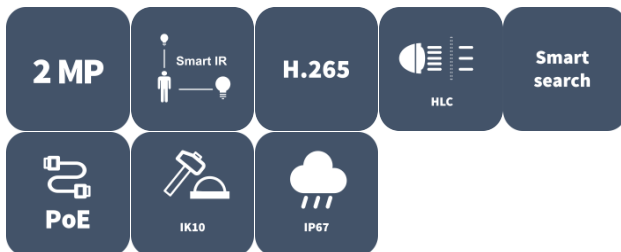

## 2MP HD IR Fixed Dome Network Camera IPC322LB-SF28K-A

## Specifications

Model	IPC322LB-SF28K-A
<b>Camera</b>	
Max Resolution	2 MP
Sensor	1/2.9" CMOS
Min. Illumination	Color: 0.01 Lux (F2.0, AGC ON), 0 Lux with IR on
Day/Night	IR-cut filter with auto switch (ICR)
Shutter	Auto/Manual, 1 ~ 1/100000s
Adjustment Angle	Pan: 0° to 355°, Tilt: 0° to 75°
S/N	>52 dB
WDR	DWDR
<b>Lens</b>	
Focal Length	2.8 mm
Iris Type	Fixed
Iris	F2.0
Field of View (H)	101.1°
Field of View (V)	56.5°
Field of View (D)	117°
<b>DORI</b>	
DORI Distance (Lens)	2.8 mm
DORI Distance (Detect)	45.0 m (147.6 ft.)
DORI Distance (Observe)	18.0 m (59.1 ft.)
DORI Distance (Recognize)	9.0 m (29.5 ft.)
DORI Distance (Identify)	4.5 m (14.8 ft.)
<b>Illuminator</b>	
Supplemental Light	IR
Illumination Distance (IR)	30 m (98.4 ft.)
Wavelength	850 nm
IR On/Off Control	Auto/Manual
<b>Video</b>	
Video Compression	Ultra 265, H.265, H.264
H.264 Code Profile	Baseline profile, Main profile, High profile
Frame Rate	Main Stream: 1080P (1920 × 1080), max. 30 fps; 720P (1280 × 720), max. 30 fps Sub Stream: D1 (720 × 576), max. 30 fps; 640 × 360, max. 30 fps; 2CIF (704 × 288), max. 30 fps; CIF (352 × 288), max. 30 fps
Video Bit Rate	128 Kbps to 6144 Kbps
U-code	Support (main stream)
OSD	Up to 4 OSDs
Privacy Mask	Up to 4 areas
ROI	Support
Video Stream	Dual streams
<b>Image</b>	