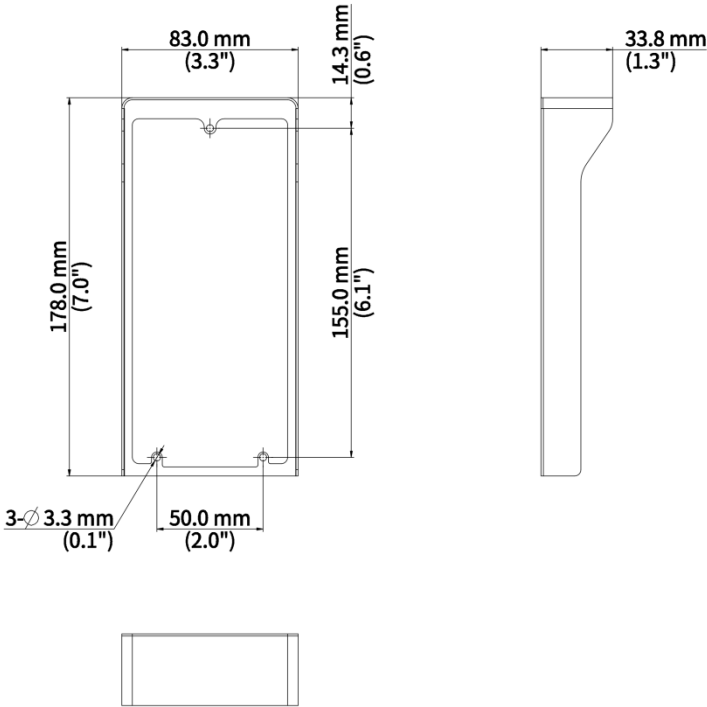

Recess Mount Sunshield EP-CS201-F

Overview

EP-CS201-F is a sunshield for the villa door station.

Features

- Compatible with OEU-201S-HMK-W and OEU-201S-HMK-W-NB villa door stations.

Specifications

| Model | EP-CS201-F |
|------------------------|--|
| Physical | |
| Material | Sheet metal |
| Hardware Specification | |
| Dimensions (L x W x H) | 178mm*83mm*34mm |
| Mount | Recess mount |
| Weight | 175.8g (with package), 94.3g (without package) |
| Operating Environment | Outdoor |

Ordering Info

| Product Model | Description |
|---------------|------------------------|
| EP-CS201-F | Recess mount sunshield |

Dimensions

Unlimited New View

Zhejiang Uniview Technologies Co., Ltd.

 <http://www.uniview.com>