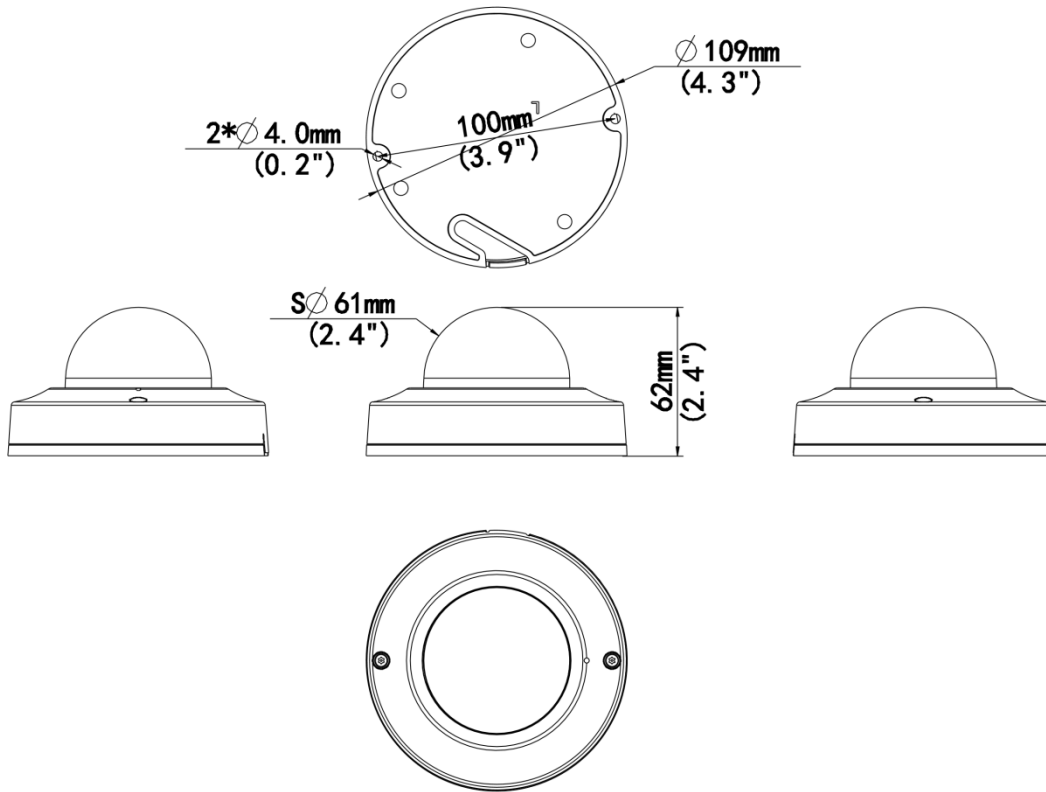

Dimensions

Accessories

TR-JB03-G-IN Junction Box for Mini Fix-dome(Support wiring from behind)	TR-UM06-E-IN Slant Mounting Bracket for Fixed Dome	TR-A01-IN NPT 3/4" Waterproof Cable Gland
TR-SE24-IN Dome Pendant Mounting Pole 200mm	TR-SE24-A-IN Dome Pendant Mounting Pole 500mm	TR-CM24-IN Dome Pendant Mounting Bracket(Indoor)