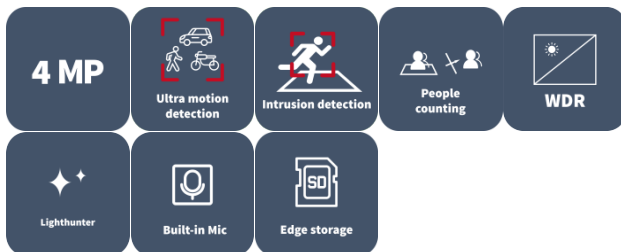

4MP HD Intelligent LightHunter Cable-free Network IR Fixed Dome Camera

IPC354SB-ADNF28(40)K-10

Features

- High quality image with 4 MP, 1/2.7" CMOS sensor
- 4 MP (2688 × 1520)@30/25 fps; 4 MP (2560 × 1440)@30/25 fps; 3 MP (2304 × 1296)@30/25 fps; 1080P (1920 × 1080)@30/25 fps
- Ultra 265, H.265, H.264, MJPEG
- Smart intrusion prevention, including cross line, intrusion, enter area, leave area detection
- Intelligent intrusion prevention system based on target classification significantly reduces false alarms caused by leaves, birds, and lights, accurately focusing on humans, vehicles, and non-motor vehicles
- Intelligent people flow counting and crowd density monitoring
- 120 dB true WDR technology enables clear image in strong light scene
- Supports 9:16 corridor mode
- Built-in mic
- Smart IR, up to 30 m (98.4 ft) IR distance
- MicroSD, up to 512 GB
- Cable-free
- Supports PoE power supply