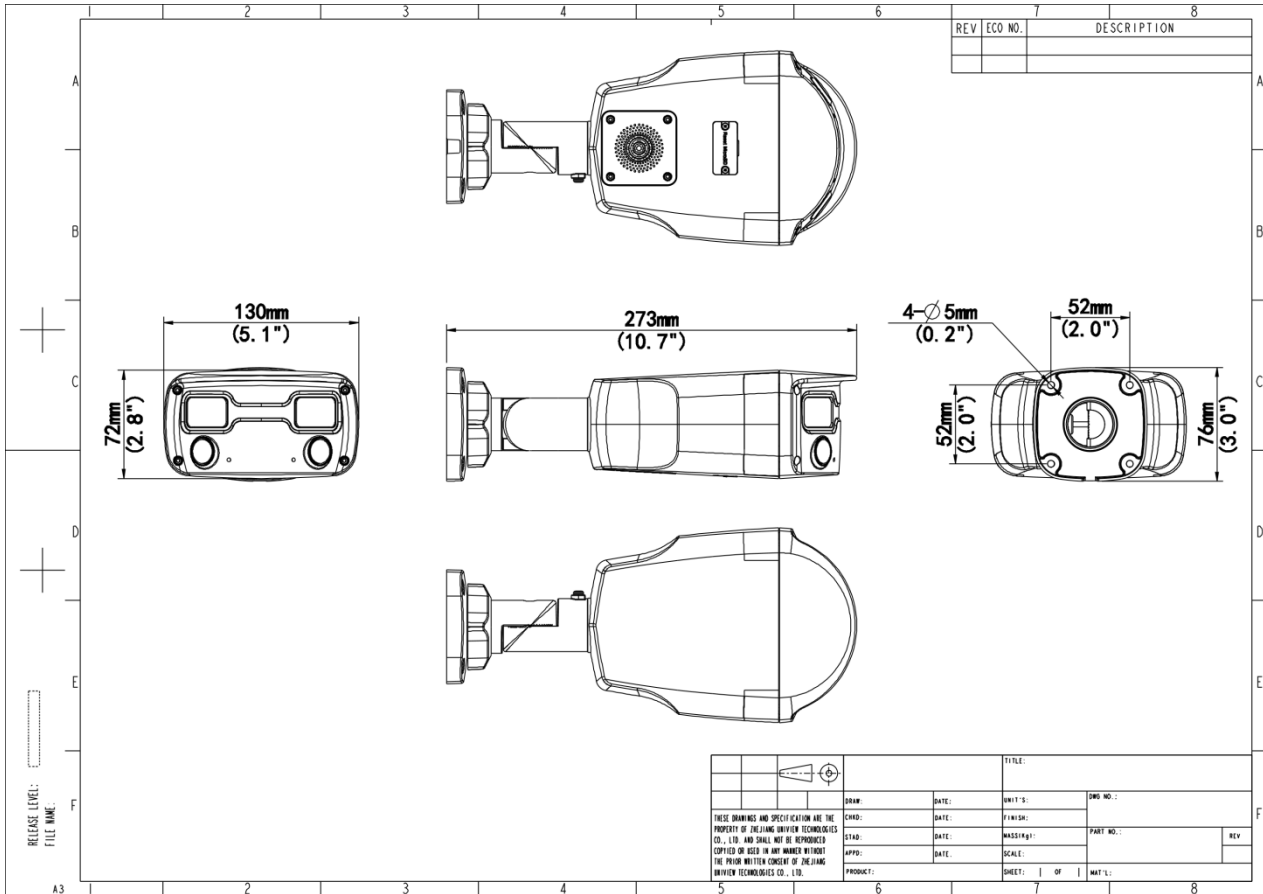

## Specifications

Model	IPC2K24SE-ADF40KMC-WL-I0
<b>Camera</b>	
Max Resolution	4 MP
Sensor	1/2.9" CMOS
Min. Illumination	Colour: 0.0005 lux (F1.0, AGC ON)
Shutter	Auto/Manual, 1 ~ 1/100000s
Adjustment Angle	Pan: 0° ~ 360°, Tilt: 0° ~ 90°, Rotate: 0° ~ 360°
S/N	>52 dB
WDR	DWDR
<b>Lens</b>	
Focal Length	2 × 4.0 mm
Iris Type	Fixed
Iris	F1.0
Field of View (H)	160.0°±10°
Field of View (V)	43.2°
Field of View (D)	180.1°±10°
<b>DORI</b>	
DORI Distance (Lens)	4.0mm
DORI Distance (Detect)	64.3m(210.9ft)
DORI Distance (Observe)	25.7m(84.3ft)
DORI Distance (Recognize)	12.9m(42.3ft)
DORI Distance (Identify)	6.4m21.0ft)
<b>Illuminator</b>	
Supplemental Light	Warm light
Illumination Distance (Warm Light)	30 m (98.4 ft)
Light On/Off Control	Auto/Manual
<b>Video</b>	
Video Compression	Ultra 265, H.265, H.264, MJPEG
H.264 Code Profile	Baseline profile, Main profile, High profile

Protection	IP67 (IEC 60529: 1989+AMD1: 1999+AMD2: 2013)
<b>General</b>	
Power	DC 12V±25%, PoE (IEEE 802.3af)
Power Consumption	Max 6.5W
Power Interface	Ø5.5 mm coaxial power plug
Dimensions	273× 130 × 76mm (10.7" × 5.1" × 3.0") (L x W x H)
Weight	0.95kg (2.09lb)
Material	Metal
Working Environment	-30 °C to 60 °C (-22 °F to 140 °F), Humidity: ≤ 95% RH (non-condensing)
Storage Environment	-30 °C to 60 °C (-22 °F to 140 °F), Humidity: ≤ 95% RH (non-condensing)
Surge Protection	4 KV
Reset Button	Support
Web Client Language	20 Languages: Traditional Chinese, English, Simplified Chinese, Polish, German, Russian, French, Korean, Dutch, Czech, Portuguese (Europe), Portuguese (Brazil), Japanese, Thai, Turkish, Spanish (Latin America), Spanish (Europe), Hungarian, Italian, Vietnamese

## Dimensions

Aggregate product size diagram using "main model" as an example