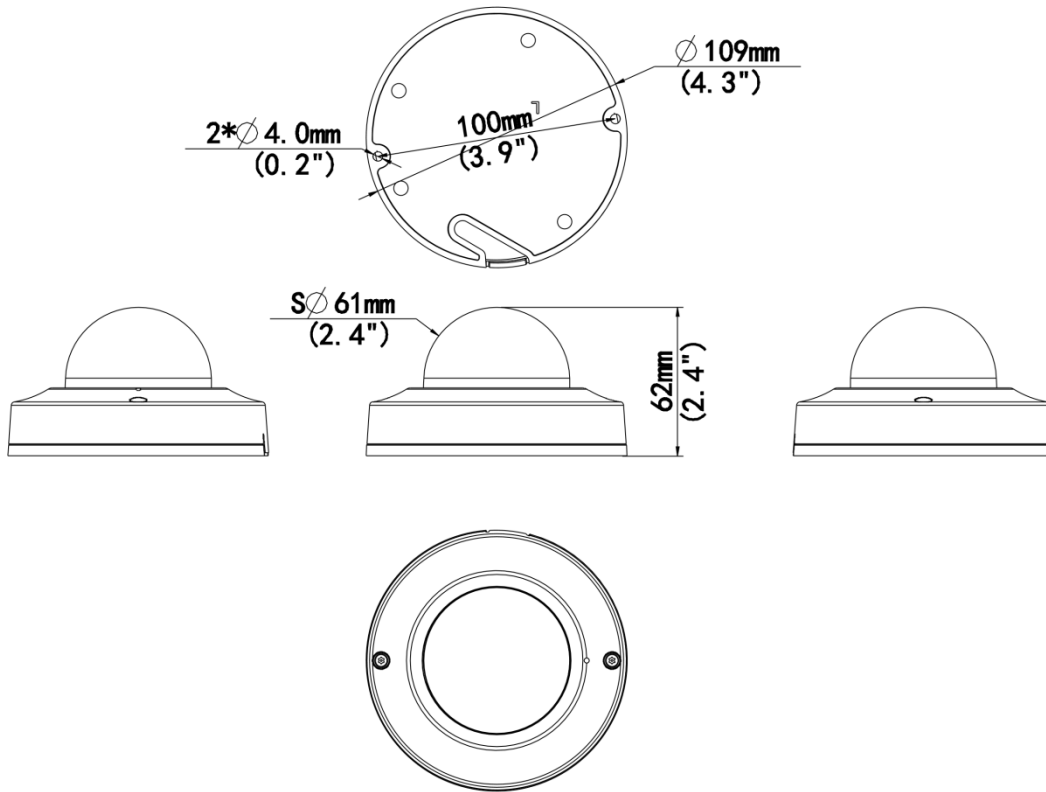

## Features

- High quality image with 4 MP, 1/2.7" CMOS sensor
- 4 MP (2688 × 1520)@30/25 fps; 4 MP (2560 × 1440)@30/25 fps; 3 MP (2304 × 1296)@30/25 fps; 1080P (1920 × 1080)@30/25 fps
- Ultra 265, H.265, H.264, MJPEG
- Smart intrusion prevention, including cross line, intrusion, enter area, leave area detection
- Intelligent intrusion prevention system based on target classification significantly reduces false alarms caused by leaves, birds, and lights, accurately focusing on humans, vehicles, and non-motor vehicles
- Intelligent people flow counting and crowd density monitoring
- 120 dB true WDR technology enables clear image in strong light scene
- Supports 9:16 corridor mode
- Built-in mic
- Smart IR, up to 30 m (98.4 ft) IR distance
- MicroSD, up to 512 GB
- Cable-free
- Supports PoE power supply

## Dimensions