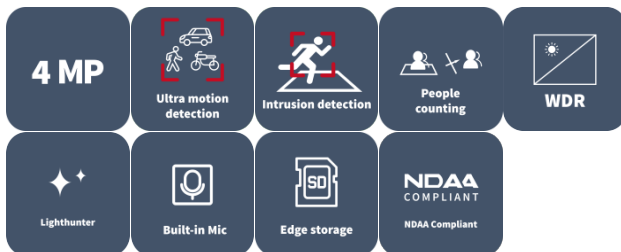

# 4MP HD Intelligent LightHunter Cable-free Network IR Fixed Dome Camera

## Features

- High quality image with 4 MP, 1/2.7" CMOS sensor
- 4 MP (2688 × 1520)@30/25 fps; 4 MP (2560 × 1440)@30/25 fps; 3 MP (2304 × 1296)@30/25 fps; 1080P (1920 × 1080)@30/25 fps
- Ultra 265, H.265, H.264, MJPEG
- Smart intrusion prevention, including cross line, intrusion, enter area, leave area detection
- Intelligent intrusion prevention system based on target classification significantly reduces false alarms caused by leaves, birds, and lights, accurately focusing on humans, vehicles, and non-motor vehicles
- Intelligent people flow counting and crowd density monitoring
- 120 dB true WDR technology enables clear image in strong light scene
- Supports 9:16 corridor mode
- Built-in mic
- Smart IR, up to 30 m (98.4 ft) IR distance
- MicroSD, up to 512 GB
- Cable-free
- Supports PoE power supply