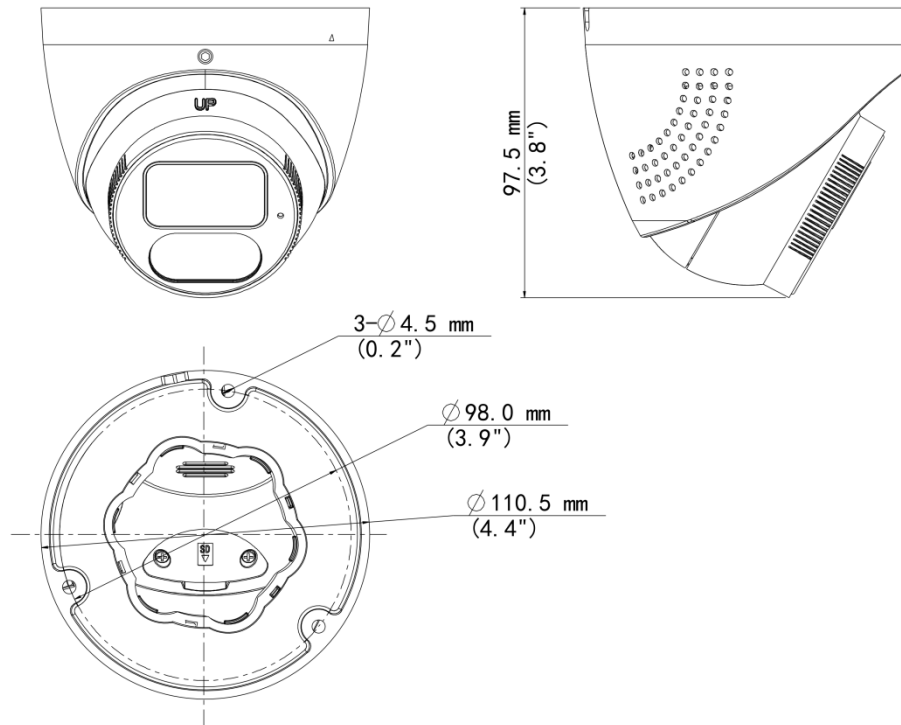

Dimensions

Accessories

TR-JB03-G-IN Junction Box for Mini Fix-dome(Support wiring from behind)	TR-A01-IN NPT 3/4" Waterproof Cable Gland	TR-SE24-IN Dome Pendent Mounting Pole 200mm
TR-SE24-A-IN Dome Pendent Mounting Pole 500mm	TR-CM24-IN Dome Pendent Mounting Bracket(Indoor)	TR-JB07/WM03-G-IN-V2 Wall Mounting Assembling Bracket For 32 Fix-dome&Mini Fix-dome&Plastic Turret Camera