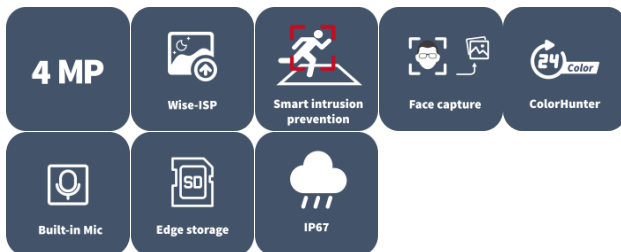

4MP HD Intelligent Light and Audible Warning Fixed Eyeball Network Camera

IPC3614SB-ADF28(40)KMC-I1

Features

- High quality image with 4 MP, 1/2.9" CMOS sensor
- 4 MP (2688 × 1520)@30/25 (default) fps; 4 MP (2560 × 1440)@30/25 fps; 3 MP (2304 × 1296)@30/25 fps; 1080P (1920 × 1080)@30/25 fps
- Ultra 265, H.265, H.264, MJPEG
- ColorHunter with Wise-ISP technology ensures 24-hour full-color images
- Intelligent perimeter protection, including cross line, intrusion, enter area, leave area detection
- Intelligent intrusion prevention system based on target classification significantly reduces false alarms caused by leaves, birds, and lighting, accurately focusing on humans, vehicles, and non-motorized vehicles
- Intelligent people flow counting and crowd density monitoring
- 130 dB true WDR technology ensures clear image in strong backlight scene
- Supports 9:16 corridor mode
- Built-in mic and speaker
- Smart IR, up to 30 m (98.4 ft) IR distance
- MicroSD, up to 512 GB
- IP67 protection