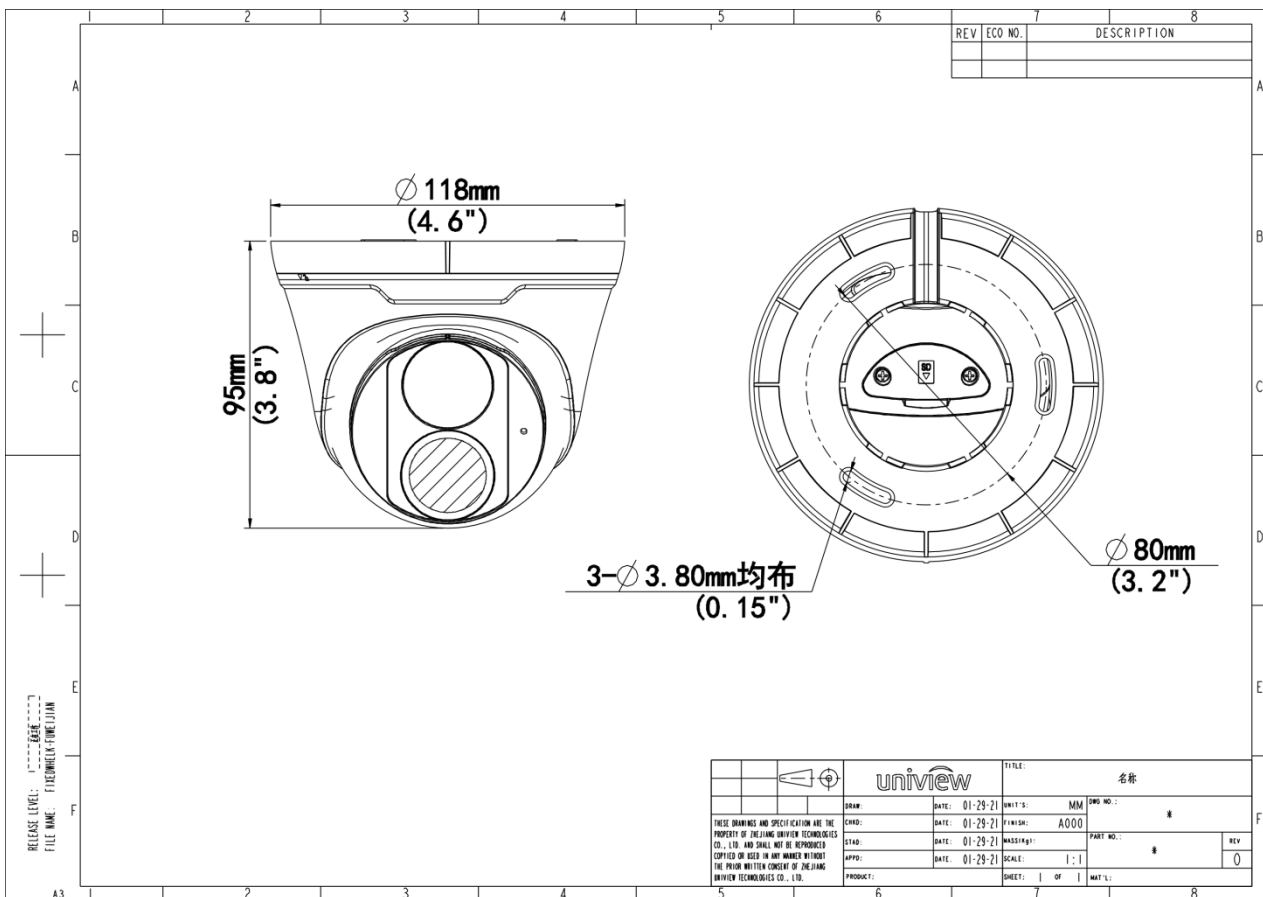

Dimensions	Ø118 x 95mm (Ø4.6" x 3.8") (Ø x H)
Weight	0.29kg (0.63lb)
Material	Metal + Plastic
Working Environment	-30 °C to 60 °C (-22 °F to 140 °F), Humidity: ≤ 95% RH (non-condensing)
Storage Environment	-30 °C to 60 °C (-22 °F to 140 °F), Humidity: ≤ 95% RH (non-condensing)
Surge Protection	4 KV
Reset Button	N/A
Web Client Language	13 Languages English, Simplified Chinese, Polish, German, Russian, French, Korean, Dutch, Czech, Portuguese, Spanish, Spanish (Europe), Italian

Dimensions