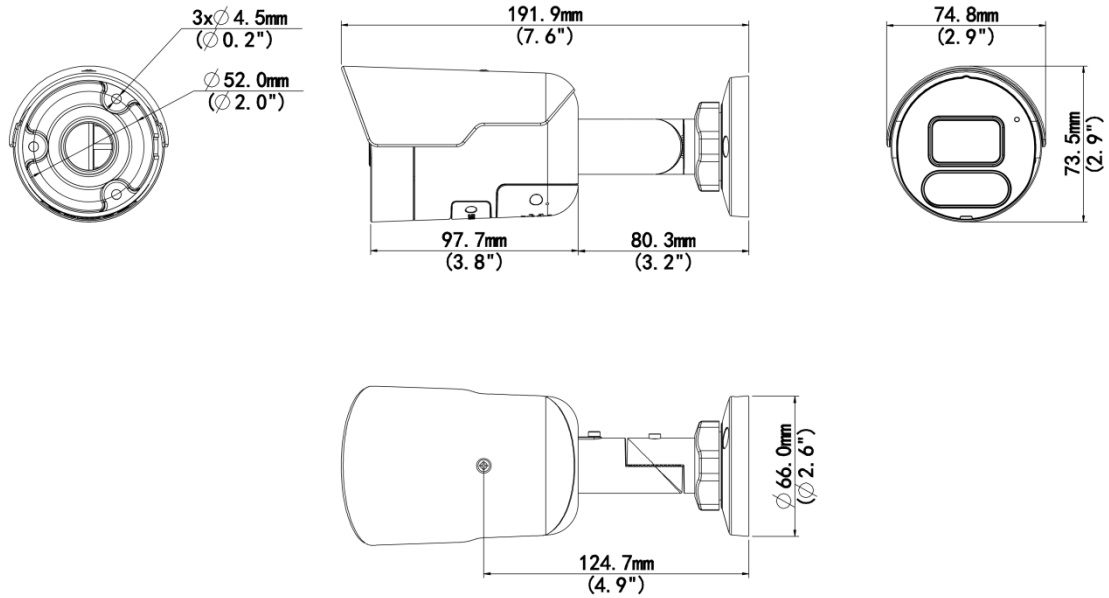

## Specifications

Model	IPC2124LE-ADF28KMC-DL	IPC2124LE-ADF40KMC-DL
Camera		

Max Resolution	4 MP	
Sensor	1/3.0" CMOS	
Min. Illumination	Colour: 0.003 lux ( F1.6, AGC ON) 0 Lux with light	
Day/Night	IR-cut filter with auto switch (ICR)	
Shutter	Auto/Manual, 1 ~ 1/100000s	
Adjustment Angle	Pan: 0° ~ 360°, Tilt: 0° ~ 90°, Rotate: 0° ~ 360°	
S/N	>52 dB	
WDR	120 dB	
<b>Lens</b>		
Focal Length	2.8 mm	4.0 mm
Iris Type	Fixed	
Iris	F1.6	
Field of View (H)	97.0°	79.0°
Field of View (V)	52.2°	42.3°
Field of View (D)	107.5°	85.1°
<b>DORI</b>		
DORI Distance (Lens)	2.8mm	4.0mm
DORI Distance (Detect)	63.0m(206.7ft)	90.0m(295.2ft)
DORI Distance (Observe)	25.2m(82.7ft)	36.0m(118.1ft)
DORI Distance (Recognize)	12.6m(41.3ft)	18.0m(59.1ft)
DORI Distance (Identify)	6.3m(20.7ft)	9.0m(29.5ft)
<b>Illuminator</b>		
Supplemental Light	Dual light	
Illumination Distance (IR)	30 m (98.4 ft)	
Illumination Distance (Warm Light)	30 m (98.4 ft)	
Light On/Off Control	Auto/Manual	
Wavelength	850 nm	
<b>Video</b>		
Video Compression	Ultra 265, H.265, H.264, MJPEG	
H.264 Code Profile	Baseline profile, Main profile, High profile	

## Dimensions