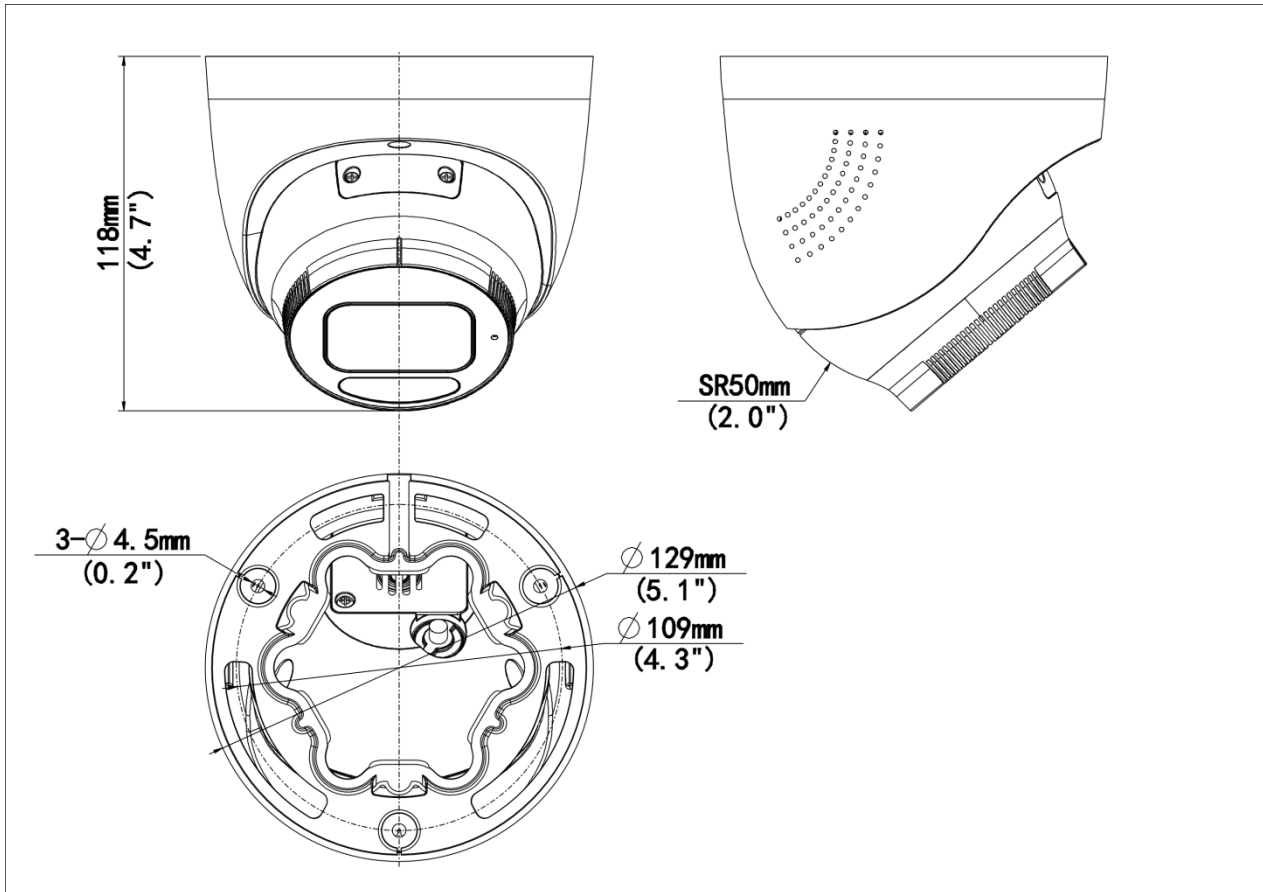

Accessories

TR-JB03-H-IN

Junction Box for Metal Turret Camera
(Support wiring from behind)

TR-JB07/WM03-F-IN

Wall Mounting Assembling Bracket with Back Hole for 3 Inch Hemisphere

TR-WM03-B-IN

Wall Mounting Assembling Bracket for 3 Inch Hemisphere

TR-UP06-IN

Universal Pole Mounting Bracket

TR-UC08-C

Bullet&Dome Corner Mounting Bracket

TR-SE24-IN

Dome Pendent Mounting Pole 200mm