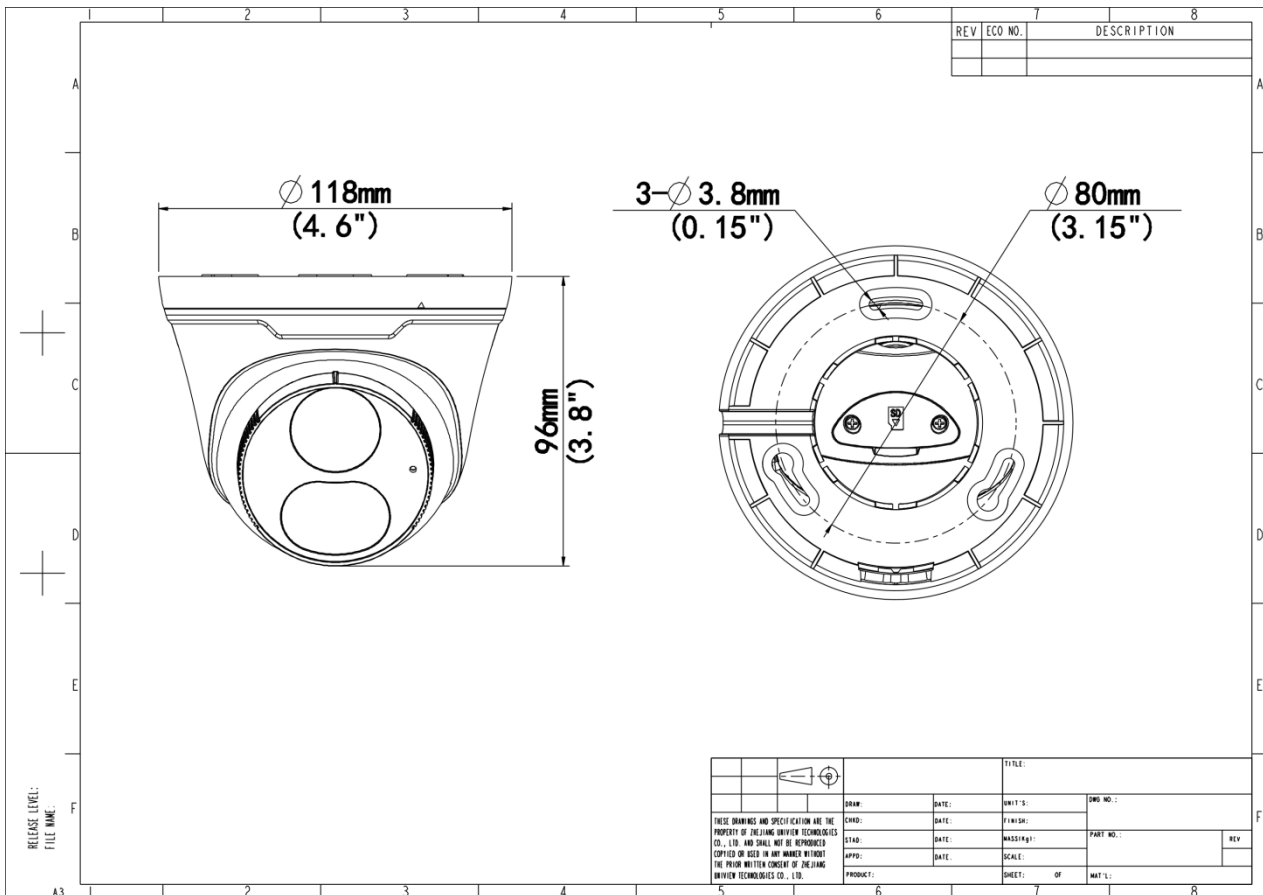

## Specifications

Model	IPC3614LE-ADF28KC-DL	IPC3614LE-ADF40KC-DL
<b>Camera</b>		
Max Resolution	4 MP	
Sensor	1/3.0" CMOS	
Min. Illumination	Colour: 0.003 lux ( F1.6, AGC ON) 0 Lux with light	
Day/Night	IR-cut filter with auto switch (ICR)	
Shutter	Auto/Manual, 1 ~ 1/100000s	
Adjustment Angle	Pan: 0° ~ 360°, Tilt: 0° ~ 80°, Rotate: 0° ~ 360°	
S/N	>52 dB	
WDR	120 dB	
<b>Lens</b>		
Focal Length	2.8 mm	4.0 mm
Iris Type	Fixed	
Iris	F1.6	
Field of View (H)	97.0°	79.0°
Field of View (V)	52.2°	42.3°
Field of View (D)	107.5°	85.1°
<b>DORI</b>		
DORI Distance (Lens)	2.8mm	4.0mm
DORI Distance (Detect)	63.0m(206.7ft)	90.0m(295.2ft)
DORI Distance (Observe)	25.2m(82.7ft)	36.0m(118.1ft)
DORI Distance (Recognize)	12.6m(41.3ft)	18.0m(59.1ft)
DORI Distance (Identify)	6.3m(20.7ft)	9.0m(29.5ft)
<b>Illuminator</b>		
Supplemental Light	Dual light	
Illumination Distance (IR)	30 m (98.4 ft)	
Illumination Distance (Warm Light)	30 m (98.4 ft)	
Wavelength	850 nm	

Power	DC 12V±25%, PoE (IEEE 802.3af)
Power Consumption	Max 8.0W
Power Interface	Ø5.5 mm coaxial power plug
Dimensions	Ø118 x 96mm (Ø4.6" x 3.8") (Ø x H)
Weight	0.32kg (0.71lb)
Material	Metal + Plastic
Working Environment	-30 °C to 60 °C (-22 °F to 140 °F), Humidity: ≤ 95% RH (non-condensing)
Storage Environment	-30 °C to 60 °C (-22 °F to 140 °F), Humidity: ≤ 95% RH (non-condensing)
Surge Protection	4 KV
Reset Button	Support
Web Client Language	4 Languages: English, Russian, Spanish, Vietnamese

## Dimensions

Aggregate product size diagram using "main model" as an example