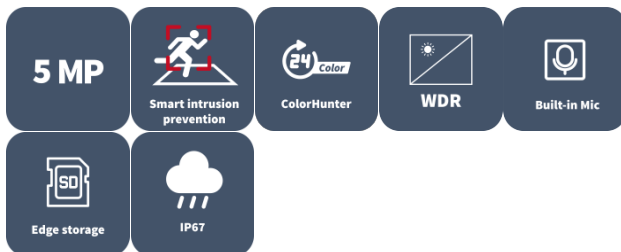

5MP HD Intelligent Light and Audible Warning Fixed Eyeball Network Camera

IPC3635SS-ADF28(40)KMC-I1

Features

- High quality image with 5 MP, 1/2.7" CMOS sensor
- 5 MP (2880 × 1620)@30/25 (default) fps; 4 MP (2560 × 1440)@30/25 fps; 3 MP (2304 × 1296)@30/25 fps; 1080P (1920 × 1080)@30/25 fps
- Ultra 265, H.265, H.264, MJPEG
- Intelligent perimeter protection, including cross line, intrusion, enter area, leave area detection
- Intelligent intrusion prevention system based on target classification significantly reduces false alarms caused by leaves, birds, and lights, accurately focusing on humans, vehicles, and non-motor vehicles
- Intelligent people flow counting and crowd density monitoring
- Smart intrusion prevention with color retrieval
- ASM (auto scene match)
- 130 dB true WDR technology enables clear image in strong light scene
- Supports red and blue warning light
- Supports 9:16 corridor mode
- Alarm I/O: 1/1, audio I/O: 1/1, built-in mic and speaker
- Smart IR, up to 30 m (98.4 ft) IR distance
- MicroSD, up to 512 GB
- IP67 protection