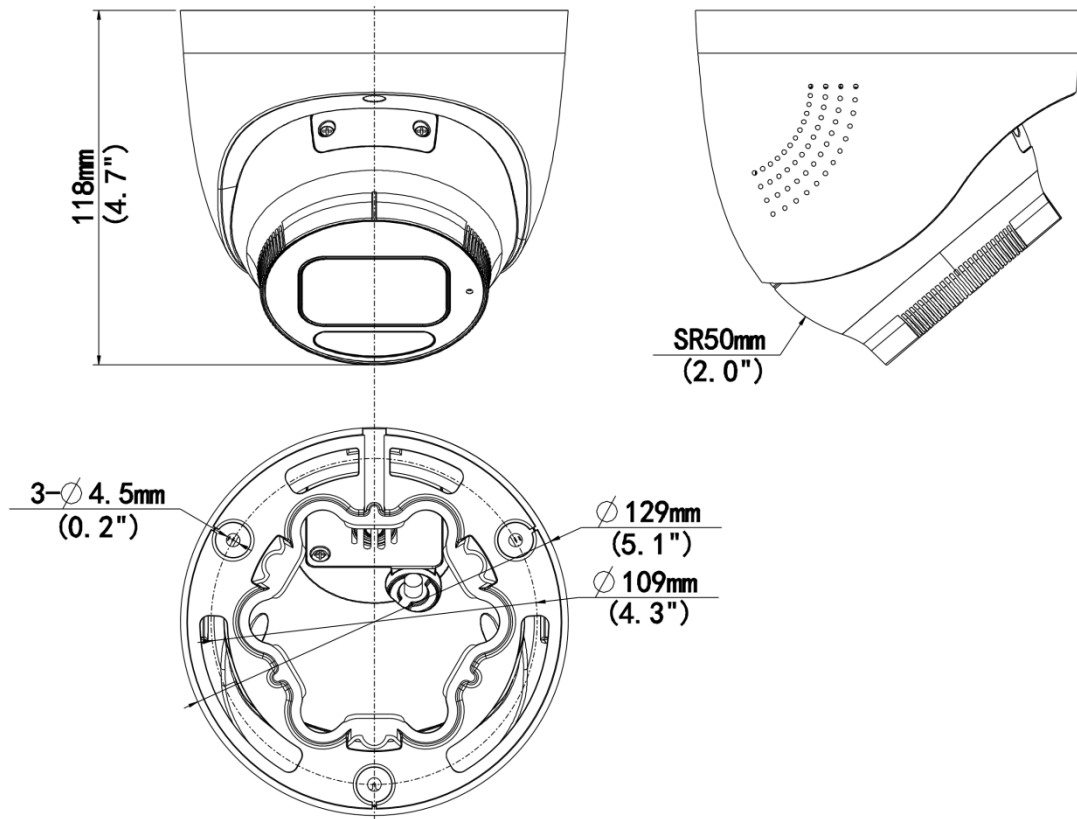

Dimensions

Accessories

TR-JB03-H-IN-V2 Junction Box for Metal Turret Camera(Support wiring from behind)	TR-SE24-IN Dome Pendent Mounting Pole 200mm	TR-SE24-A-IN Dome Pendent Mounting Pole 500mm
TR-CM24-IN Dome Pendent Mounting Bracket(Indoor)	TR-UC08-C-V2 Bullet&Dome Corner Mounting Bracket	TR-JB07/WM03-F-IN-V2 Wall Mounting Assembling Bracket with Back Hole for 3 Inch Hemisphere