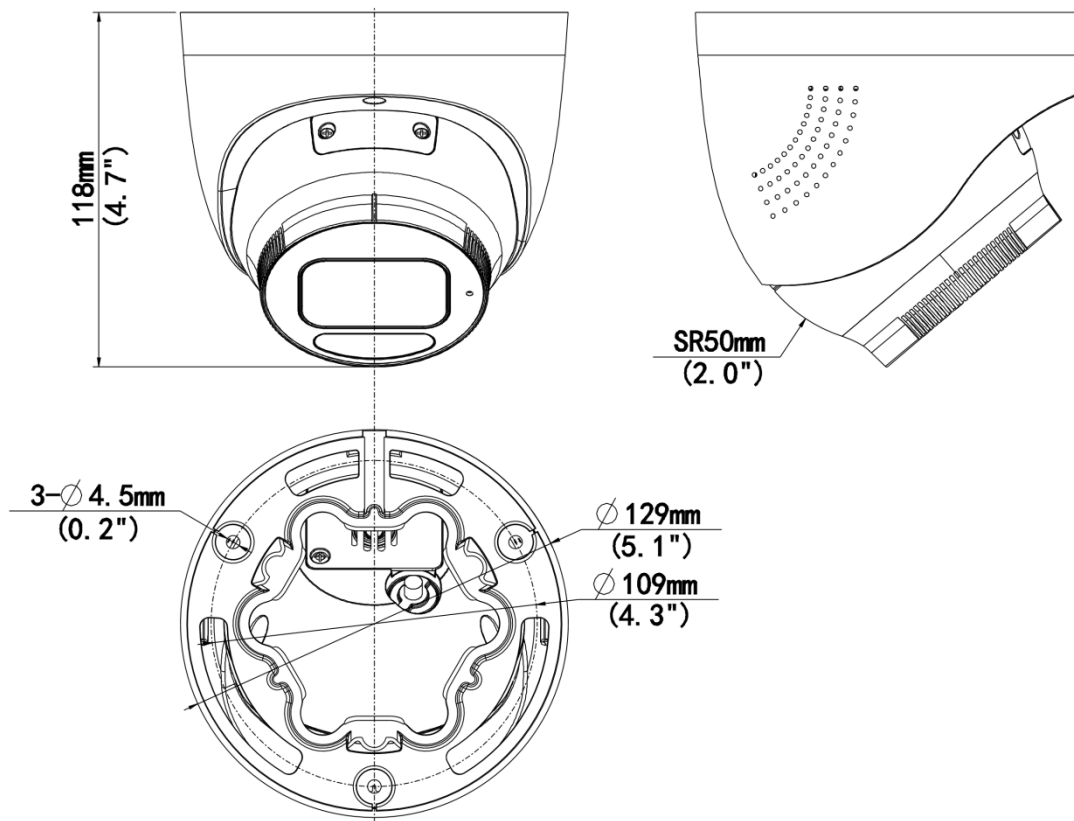

Dimensions

Accessories

TR-JB03-H-IN-V2 Junction Box for Metal Turret Camera(Support wiring from behind)	TR-A01-IN NPT 3/4" Waterproof Cable Gland	TR-SE24-IN Dome Pendant Mounting Pole 200mm
TR-SE24-A-IN Dome Pendant Mounting Pole 500mm	TR-CM24-IN Dome Pendant Mounting Bracket(Indoor)	TR-UC08-C-V2 Bullet&Dome Corner Mounting Bracket