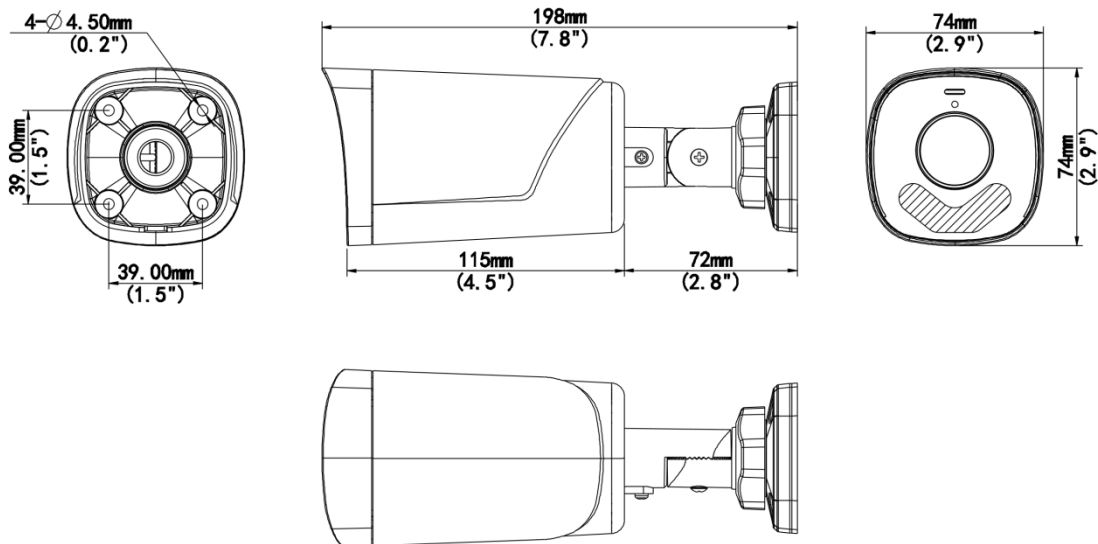

# Specifications

Model	UAC-B145-AF28LM-DL	UAC-B145-AF40LM-DL
<b>Camera</b>		
Max Resolution	5 MP	
Sensor Size	1/2.7" CMOS	
Min. Illumination	0.005 lux (F1.6, AGC ON) 0 lux (Illuminator ON)	
<b>Lens</b>		
Focus	2.8 mm	4.0 mm
Lens Mount	M12	
Angle of View (H)	110.0°	90.0°
Angle of View (V)	57.0°	48.0°
Angle of View (D)	130.0°	109.1°
<b>Illuminator</b>		
Illuminator Number	Two IR illuminators; Two white-light illuminators	
Illumination Distance	IR: 40m (131.23 ft) White light: 40m (131.23ft)	
Lifetime	≥ 60000 hours	
<b>Video</b>		
Resolution	5MP@25fps: 2880(H)×1620(V); 5MP@20fps: 2592(H)×1944(V); 5MP@12.5fps: 2592(H)×1944(V) 4MP: 2560(H)×1440(V) 1080P: 1920(H)×1080(V)	
Frame Rate	TVI: 5MP@20fps (default), 5MP@12.5fps, 4MP@25fps, 4MP@30fps, 1080P@25fps, 1080P@30fps AHD: 5MP@20fps, 4MP@25fps, 4MP@30fps, 1080P@25fps, 1080P@30fps CVI: 5MP@25fps, 4MP@25fps, 4MP@30fps, 1080P@25fps, 1080P@30fps CVBS: PAL, NTSC	
Shutter Time	PAL: 1/25s-1/50000s, NTSC: 1/30s-1/50000s	
<b>Image</b>		
Exposure Mode	Four modes: Global (default), BLC, HLC, DWDR	
Day/Night	Three modes: Auto (default), Day, Night	
Digital Noise Reduction	2D	
White Balance	Two modes: Auto (default), Manual	
WDR	DWDR	
Light Mode	Dual light (default) , Infrared, White light	
Flip	Supports 180°horizontal flip, 180°vertical flip	
<b>Audio</b>		
Built-in Mic	Support	
Camera Audio	TVI: 5MP@20fps, 5MP@12.5fps, 4MP@25fps, 4MP@30fps, 1080P@25fps, 1080P@30fps CVI: 5MP@25fps, 4MP@25fps, 4MP@30fps	
<b>Interface</b>		
Power Interface	5.5 mm Power Interface	

## Dimensions