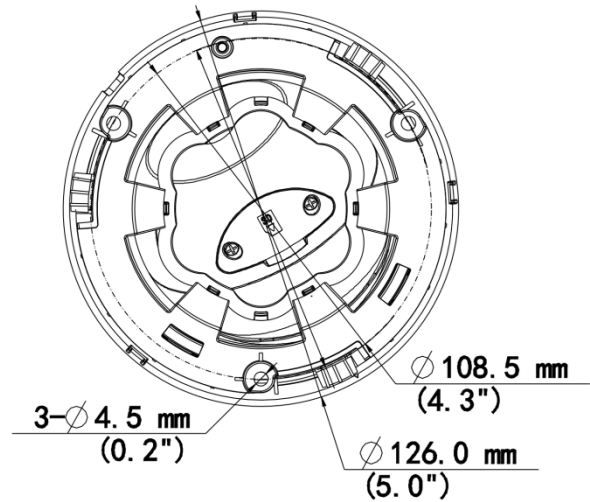

Dimensions

Accessories

TR-JB03-H-IN-V2 Junction Box for Metal Turret Camera(Support wiring from behind)	TR-A01-IN NPT 3/4" Waterproof Cable Gland	TR-SE24-IN Dome Pendant Mounting Pole 200mm
TR-SE24-A-IN Dome Pendant Mounting Pole 500mm	TR-CM24-IN Dome Pendant Mounting Bracket(Indoor)	TR-UC08-C-V2 Bullet&Dome Corner Mounting Bracket