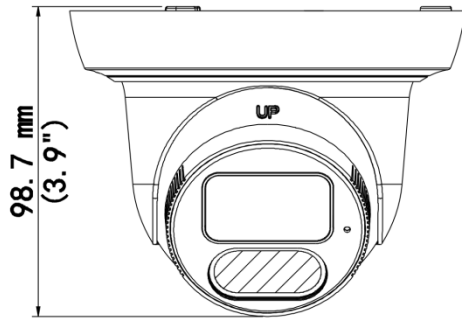

Dimensions

Accessories

TR-JB03-H-IN-V2 Junction Box for Metal Turret Camera(Support wiring from behind)	TR-A01-IN NPT 3/4" Waterproof Cable Gland	TR-SE24-IN Dome Pendant Mounting Pole 200mm
TR-SE24-A-IN Dome Pendant Mounting Pole 500mm	TR-CM24-IN Dome Pendant Mounting Bracket(Indoor)	TR-UC08-C-V2 Bullet&Dome Corner Mounting Bracket