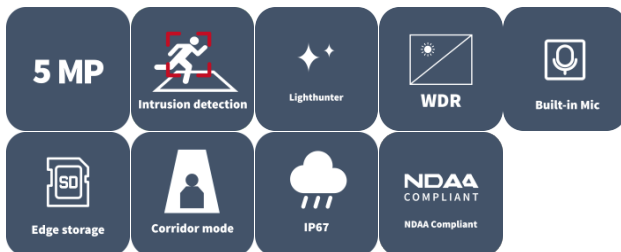

5MP HD Intelligent LightHunter IR Fixed Eyeball Network Camera IPC3615SS-ADF28(40)K-I1

Features

- High quality image with 5 MP, 1/2.7" CMOS sensor
- 5 MP (2880 × 1620)@30/25 (default) fps; 4 MP (2560 × 1440)@30/25 fps; 3 MP (2304 × 1296)@30/25 fps; 1080P (1920 × 1080)@30/25 fps
- Ultra 265, H.265, H.264, MJPEG
- Intelligent perimeter protection, including cross line, intrusion, enter area, leave area detection
- Intelligent intrusion prevention system based on target classification significantly reduces false alarms caused by leaves, birds, and lights, accurately focusing on humans, vehicles, and non-motor vehicles
- Intelligent people flow counting and crowd density monitoring
- Smart intrusion prevention with color retrieval
- ASM (auto scene match)
- LightHunter technology ensures ultra-high image quality in low illumination environment
- 130 dB true WDR technology enables clear image in strong light scene
- Supports 9:16 corridor mode
- Built-in mic
- Smart IR, up to 40 m (131.2 ft) IR distance
- MicroSD, up to 512 GB
- IP67 protection