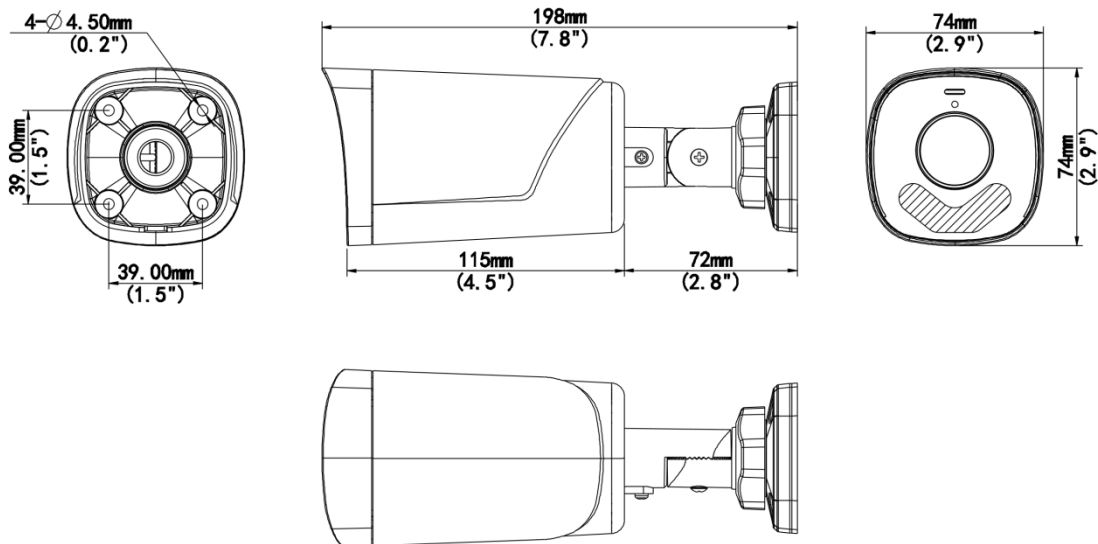

Video Output	BNC, supports TVI/AHD/CVI/CVBS	
Operating Environment		
Temperature	-30 °C to 60 °C (-22 °F to 140 °F)	
Humidity	≤ 95% RH (non-condensing)	
Surge Protection	4kV for power&4kV for video output interfaces	
General		
Power	DC 12 V ± 25%	
Power Consumption	MAX 3.6W	
Mount	Corner Mount|Pendant Mount	Corner Mount&Pole Mount
Dimensions	198mm*74mm*74mm (L*W*H)	
Material	Metal + Plastic	
Weight	227g(0.50lb)	
OSD Menu Language	11 Languages: English, German, Spanish (Latin America), French, Italian, Japanese, Korean, Polish, Portuguese (Brazil), Russian, Turkish	
Certification		
EMC	CE-EMC (EN 55032, EN 61000-3-3, EN IEC 61000-3-2, EN 55035), FCC (FCC 47 CFR part15 B)	
Safety	CE-LVD (EN 62368-1)	
Environment	CE-RoHS (2011/65/EU; (EU) 2015/863); WEEE (2012/19/EU)	
Protection	IP67 (IEC 60529)	

Dimensions