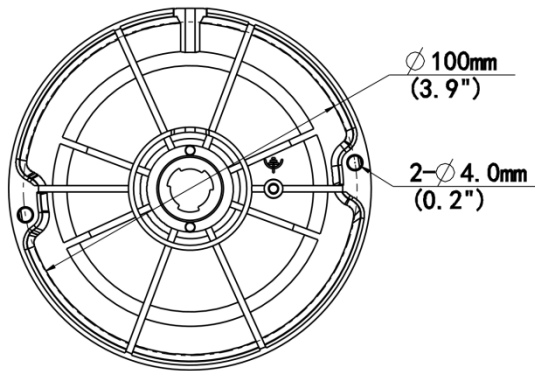

## Specifications

Model	IPC325SB-DF28K-I0	IPC325SB-DF40K-I0
<b>Camera</b>		
Max Resolution	5 MP	
Sensor	1/2.7" CMOS	
Min. Illumination	Color: 0.002 Lux (F1.6, AGC ON), 0 Lux with IR	
Day/Night	IR-cut filter with auto switch (ICR)	
Shutter	Auto/Manual, 1 ~ 1/100000s	
Adjustment Angle	Pan: 3° to 360°, Tilt: 0° to 68°, Rotate: 3° to 360°	
S/N	>52 dB	
WDR	120 dB	
<b>Lens</b>		
Focal Length	2.8 mm	4.0 mm
Iris Type	Fixed	
Iris	F1.6	
Field of View (H)	110.0°	91.2°
Field of View (V)	58.7°	43.7°
Field of View (D)	130°	95.3°
Lens Type	Fixed	
<b>DORI</b>		
DORI Distance (Lens)	2.8 mm	4 mm
DORI Distance (Detect)	63.0 m (206.7 ft.)	90.0 m (295.3 ft.)
DORI Distance (Observe)	25.2 m (82.7 ft.)	36.0 m (118.1 ft.)
DORI Distance (Recognize)	12.6 m (41.3 ft.)	18.0 m (59.1 ft.)
DORI Distance (Identify)	6.3 m (20.7 ft.)	9.0 m (29.5 ft.)
<b>Illuminator</b>		
Supplemental Light	IR	
Illumination Distance (IR)	30 m (98.4 ft.)	
Wavelength	850 nm	
Light On/Off Control	Auto/Manual	
<b>Video</b>		
Video Compression	Ultra 265, H.265, H.264, MJPEG	
H.264 Code Profile	Baseline profile, Main profile, High profile	
Frame Rate	Main Stream: 5 MP (2880 × 1620), max. 30 fps; 4 MP (2560 × 1440), max. 30 fps; 3 MP (2304 × 1296), max. 30 fps; 1080P (1920 × 1080), max. 30 fps; Sub Stream: 720P (1280 × 720), max. 30 fps; D1 (720 × 576), max. 30 fps; 640 × 360, max. 30 fps; Third Stream: D1 (720 × 576), max. 30 fps; 640 × 360, max. 30 fps; 2CIF (704 × 288), max. 30 fps; CIF (352 × 288), max. 30 fps;	
Video Bit Rate	128 Kbps to 16 Mbps	
U-code	Support	
OSD	Up to 8 OSDs	
Privacy Mask	Up to 4 areas	

## Dimensions