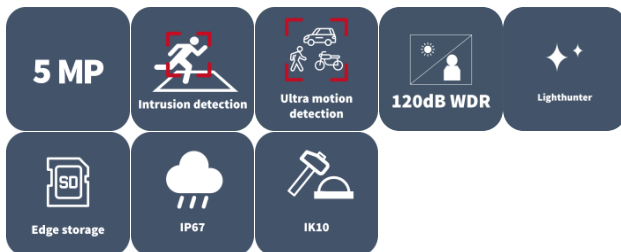

## Features

- High quality image with 5 MP, 1/2.7" CMOS sensor
- 5 MP (2880 × 1620)@30/25 fps; 4 MP (2560 × 1440)@30/25 fps; 3 MP (2304 × 1296)@30/25 fps; 1080P (1920 × 1080)@30/25 fps
- Ultra 265, H.265, H.264, MJPEG
- Intelligent perimeter protection, including cross line, intrusion, enter area, leave area detection
- Intelligent intrusion prevention system based on target classification significantly reduces false alarms caused by leaves, birds, and lights, accurately focusing on humans, vehicles, and non-motor vehicles
- Intelligent people flow counting and crowd density monitoring
- LightHunter technology ensures ultra-high image quality in low illumination environment
- 120 dB true WDR technology enables clear image in strong light scene
- Supports 9:16 corridor mode
- Alarm I/O: 1/1, audio I/O: 1/1
- Smart IR, up to 30 m (98.4 ft) IR distance
- MicroSD, up to 512 GB
- IK10 vandal resistant and IP67 protection