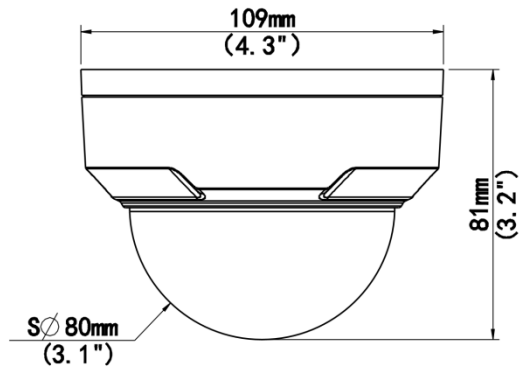

Serial Port	N/A
Built-in Mic	N/A
Built-in Speaker	N/A
WIFI	N/A
Network	1 × RJ45 10 M/100 M Base-TX Ethernet
Video Output	N/A
<b>Certification</b>	
EMC	CE-EMC (EN 55032, EN 61000-3-3, EN IEC 61000-3-2, EN 55035) FCC (FCC 47 CFR part15 B)
Safety	CE LVD (EN 62368-1) CB (IEC 62368-1) UL/CUL (UL 62368-1, CAN/CSA C22.2 No. 62368-1)
Environment	CE-RoHS (2011/65/EU;(EU)2015/863); WEEE (2012/19/EU);
Protection	IP67 (IEC 60529) IK10 (IEC 62262)
<b>General</b>	
Power	DC 12 V±25%, PoE (IEEE 802.3af)
Power Consumption	Max. 4.5 W
Power Interface	Ø5.5 mm coaxial power plug
Dimensions	Ø108.7 mm × 81.1 mm (Ø4.3" × 3.2") (Ø × H)
Weight	0.42 kg (0.93 lb.)
Material	Metal
Working Environment	-30 °C to 60 °C (-22 °F to 140 °F), Humidity: ≤ 95% RH (non-condensing)
Storage Environment	-30 °C to 60 °C (-22 °F to 140 °F), Humidity: ≤ 95% RH (non-condensing)
Surge Protection	4 KV
Reset Button	N/A
Web Client Language	20 Languages: Traditional Chinese, English, Simplified Chinese, Polish, German, Russian, French, Korean, Dutch, Czech, Portuguese (Europe), Portuguese (Brazil), Japanese, Thai, Turkish, Spanish (Latin America), Spanish (Europe), Hungarian, Italian, Vietnamese

## Dimensions