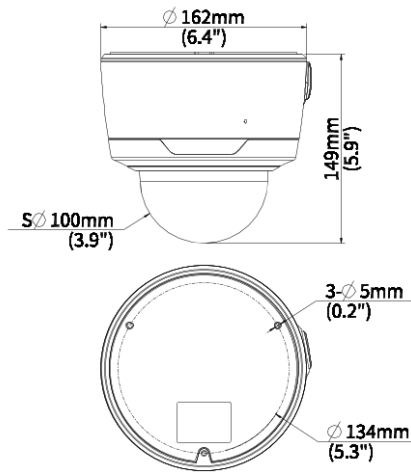

Specifications

Camera	Description
Max Resolution	5MP
Sensor	1/2.7" CMOS
Min. Illumination	Colour: 0.002 lux (F1.2, AGC ON) 0 lux with IR on
Day/Night	IR-cut filter with auto switch (ICR)
Shutter	Auto/Manual, 1 ~ 1/100000s
Adjustment Angle	Pan: 3° ~ 360°, Tilt: 0° ~ 68°, Rotate: 3° ~ 360°
S/N	>56dB
WDR	130dB
Lens	Description
Focal Length	2.7 ~ 13.5 mm
Iris Type	Fixed
Iris	F1.2
Field of View (H)	106.3°~ 32.5°
Field of View (V)	53.5°~ 18.0°
Field of View (D)	126.0°~ 38.5°
Lens Type	Motorized
DORI	Description
DORI Distance (Lens)	2.7mm, 13.5mm
DORI Distance (Detect)	60.8m(199ft), 303.8m(996.7ft)
DORI Distance (Observe)	24.3m(79.7ft), 121.5m(398.6ft)
DORI Distance (Recognize)	12.2m(40ft), 60.8m(199.5ft)

Dimensions

Accessories

TR-WM04-IN

4 Inch Hemisphere Wall Mounting Bracket

TR-UP06-IN

Universal Pole Mounting Bracket

TR-SE24-IN

Dome Pendant Mounting Pole 200m