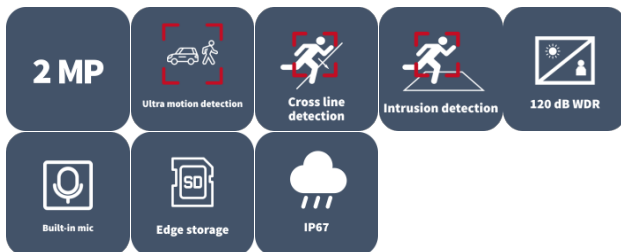

2MP WDR IR VF Bullet Network Camera IPC2322LB-ADZK-K

Features

- High quality image with 1080P, 1/2.8" CMOS sensor
- 1080P (1920 × 1080)@30/25 fps; 720P (1280 × 720)@30/25 fps
- Ultra 265, H.265, H.264, MJPEG
- Smart intrusion prevention, including cross line, intrusion detection (based on human body detection)
- Support ultra motion detection (human/ vehicle detection)
- 120 dB true WDR technology enables clear image in strong light scene
- Built in mic
- Supports 9:16 corridor mode
- Smart IR, up to 50 m (164.0 ft.) IR distance
- MicroSD, up to 512 GB

Specifications

Model	IPC2322LB-ADZK-K
Camera	
Max Resolution	2 MP
Sensor	1/2.8" CMOS
Min. Illumination	Color: 0.003 Lux (F1.6, AGC ON), 0 Lux with IR on
Day/Night	IR-cut filter with auto switch (ICR)
Shutter	Auto/Manual, 1 to 1/100000 s
Adjustment Angle	Pan: 0° to 360°, Tilt: 0° to 90°, Rotate: 0° to 360°
S/N	> 52 dB
WDR	120 dB
Lens	
Focal Length	2.8 to 12 mm
Iris	F1.6
Field of View (H)	111.0° to 36.6°
Field of View (V)	59.4° to 20.6°
Field of View (D)	130.0° to 42.0°
Lens Type	Motorized
Iris Type	Fixed
DORI	
DORI Distance (Lens)	2.8 to 12 mm
DORI Distance (Detect)	29.0 m to 124.1 m (95.0 ft. to 407.3 ft.)
DORI Distance (Observe)	14.5 m to 62.1 m (47.5 ft. to 203.6 ft.)
DORI Distance (Recognize)	7.0 m to 29.8 m (22.8 ft. to 97.8 ft.)
DORI Distance (Identify)	4.3 m to 18.6 m (14.3 ft. to 61.1 ft.)
Illuminator	
IR On/Off Control	Auto/Manual
Illumination Distance (IR)	50 m (164.0 ft.)
Wavelength	850 nm
Supplemental Light	IR
Video	
Video Compression	Ultra 265, H.265, H.264, MJPEG
H.264 Code Profile	Baseline profile, Main profile, High profile
Frame Rate	Main Stream: 1080P (1920 × 1080), max. 30 fps; 720P (1280 × 720), max. 30 fps; Sub Stream: 720P (1280 × 720), max. 30 fps; D1 (720 × 576), max. 30 fps; 640 × 360, max. 30 fps; 2CIF (704 × 288), max. 30 fps; CIF(352 × 288), max. 30 fps;
Video Bit Rate	128 Kbps to 6144 Kbps
U-code	Support
OSD	Up to 4 OSDs
Privacy Mask	Up to 4 areas
ROI	Support
Video Stream	Dual streams