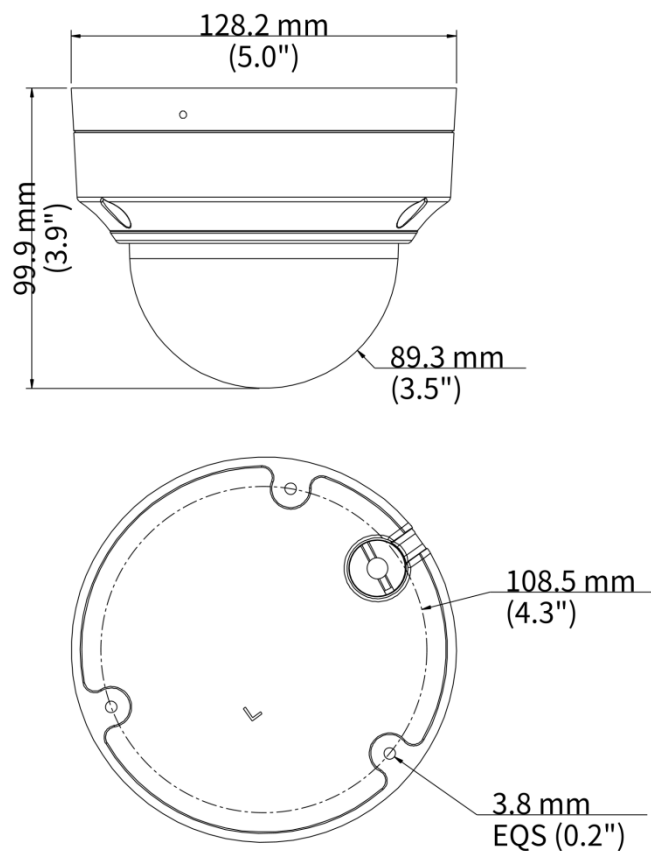

Safety	CE LVD (EN 62368-1) UL/CUL (UL 62368-1, CAN/CSA C22.2 No. 62368-1)
Environment	CE-RoHS (2011/65/EU;(EU)2015/863); WEEE (2012/19/EU);
Protection	IP67 (IEC 60529) IK10 (IEC 62262)
General	
Power	DC 12 V±25%, PoE (IEEE 802.3af)
Power Consumption	Max. 2.0 W
Power Interface	Ø5.5 mm coaxial power plug
Dimensions	Ø128 mm × 100 mm (Ø5.0" × 3.9") (Ø × H)
Weight	0.63 kg (1.39 lb.)
Material	Metal + Plastic
Working Environment	-30 °C to 60 °C (-22 °F to 140 °F), Humidity: ≤ 95% RH (non-condensing)
Storage Environment	-30 °C to 60 °C (-22 °F to 140 °F), Humidity: ≤ 95% RH (non-condensing)
Surge Protection	4 KV
Reset Button	Support
Web Client Language	13 Languages: English, Simplified Chinese, Polish, German, Russian, French, Korean, Dutch, Czech, Portuguese, Spanish, Spanish (Europe), Italian

Dimensions