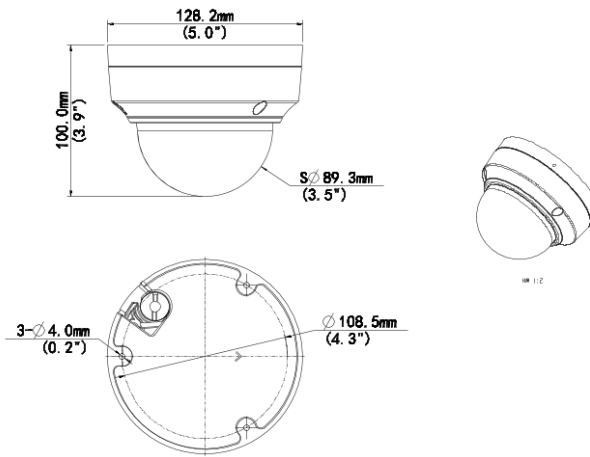

Zhejiang Uniview Technologies Co., Ltd.

No. 369, Xietong Road, Xixing Sub-district, Binjiang District, Hangzhou City, 310051, Zhejiang Province, China (Zhejiang) Pilot Free Trade Zone, China

Email: overseasbusiness@uniview.com; globalsupport@uniview.com

<http://www.uniview.com>

©2024 Zhejiang Uniview Technologies Co., Ltd. All rights reserved.

*Product specifications and availability are subject to change without notice.

*Despite our best efforts, technical or typographical errors may exist in this document. Uniview cannot be held responsible for any such errors and reserves the right to change the contents of this document without prior notice.