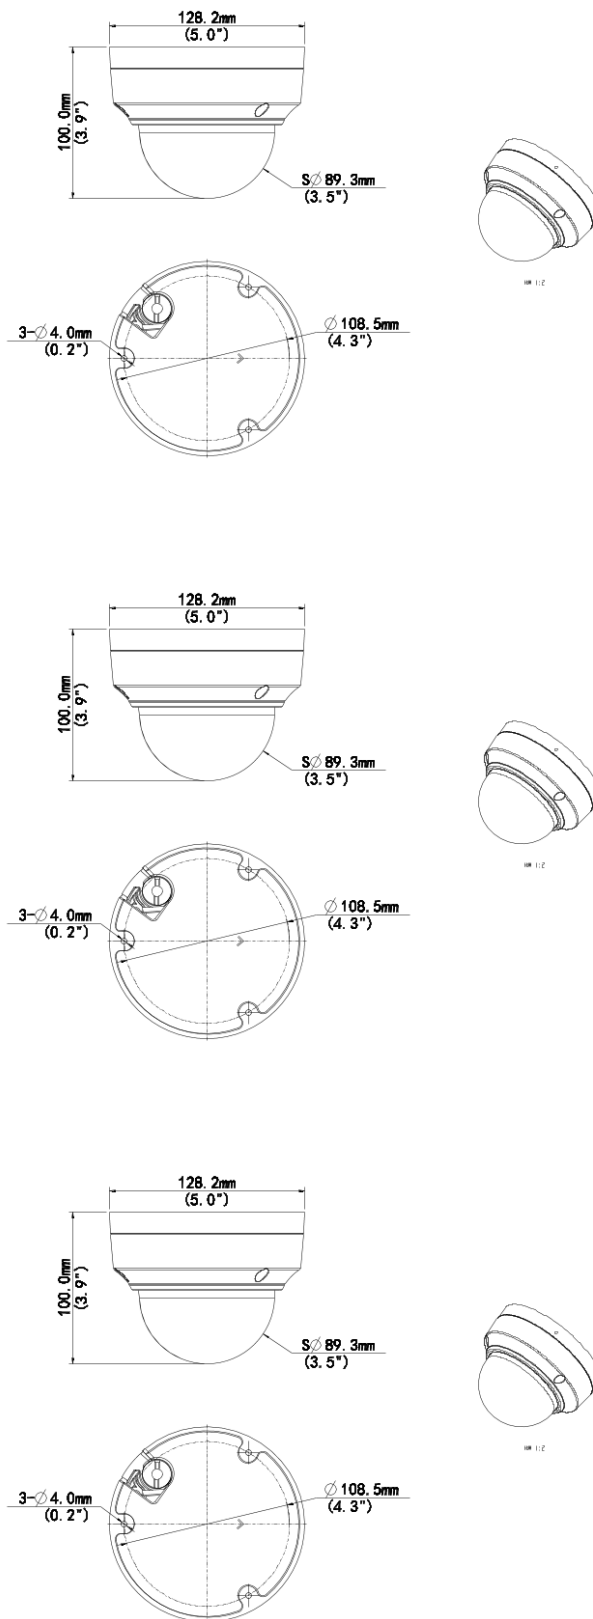

Dimensions