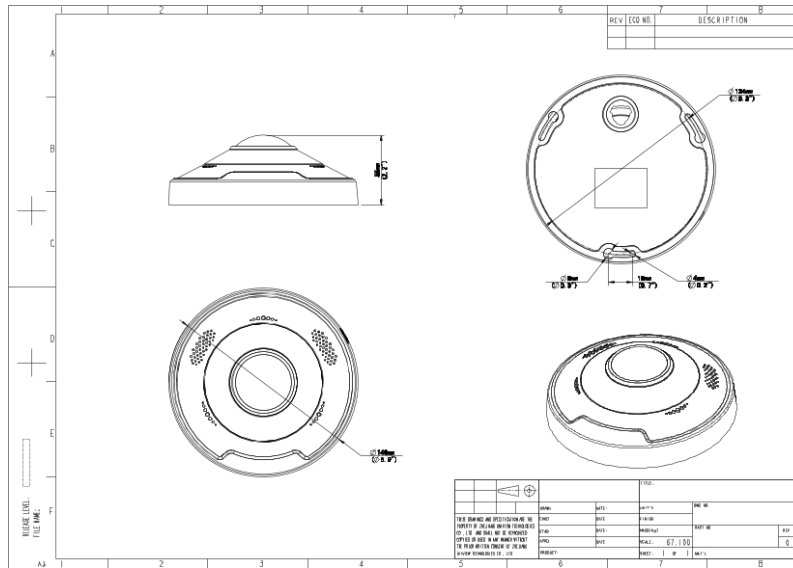

Dimensions

Accessories

TR-JB04-D-IN

Junction Box for Fisheye Fix-dome(Support wiring from behind)

TR-A01-IN

NPT 3/4" Waterproof Cable Gland

TR-SE24-IN

Dome Pendant Mounting Pole 200m
m

TR-SE24-A-IN

Dome Pendant Mounting Pole 500m
m

TR-CM24-IN

Dome Pendant Mounting Bracket(Indoor)

Zhejiang Uniview Technologies Co., Ltd.

No. 369, Xietong Road, Xixing Sub-district, Binjiang District, Hangzhou City, 310051, Zhejiang Province, China

Email: overseasbusiness@uniview.com; globalsupport@uniview.com

<http://www.uniview.com>

©2023-2024 Zhejiang Uniview Technologies Co., Ltd. All rights reserved.

*Product specifications and availability are subject to change without notice.