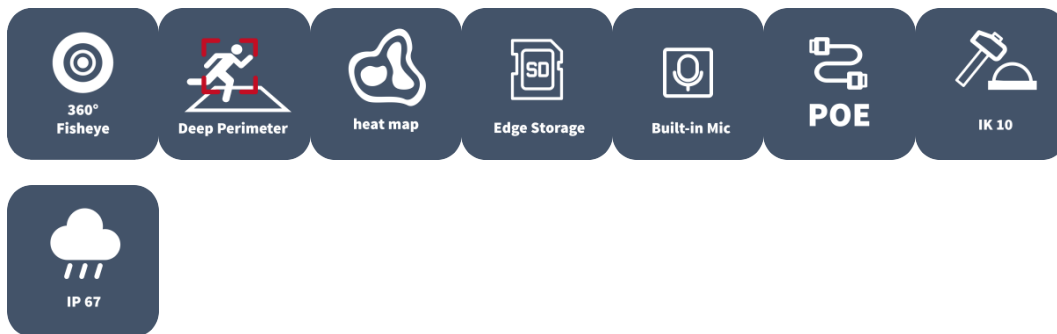

12MP Ultra HD Infrared Vandal-resistant Fisheye Fixed Dome Camera

IPC86CEB-AF18KC-I0

Features

- High quality image with 12MP, 1/1.7" CMOS sensor
- Max 4000*3000 resolution
- Ultra265, H.265, H.264, MJPEG
- Ultra wide angle lens, 360 panoramic image
- Embedded infrared light, 360 fill-in light, up to 15m (49ft) IR distance
- Multiple decoding modes, supports software and hardware modes, provides interactive dynamic view
- Heatmap: Working with management platform, the data of moving objects is counted in real time on an intuitive color map
- Built-in microphone & speaker, two-way talk supported
- Supports 512 G Micro SD card
- IK10 vandal resistant

- IP67 protection

Specifications

| Camera | Description |
|---------------------------|---|
| Max Resolution | 12MP |
| Sensor | 1/1.7" CMOS |
| Min. Illumination | Colour: 0.03Lux (F2.0, AGC ON) 0Lux with IR |
| Day/Night | IR-cut filter with auto switch (ICR) |
| Shutter | Auto/Manual, 1 ~ 1/100000s |
| S/N | >52dB |
| WDR | DWDR |
| Lens | Description |
| Focal Length | 1.8 mm |
| Iris Type | Fixed |
| Field of View | 360° |
| Iris | F2.0 |
| Lens Type | Fixed |
| DORI | Description |
| DORI Distance(Lens) | 1.8mm |
| DORI Distance(Detect) | 43.8(143.7ft) |
| DORI Distance(Observe) | 17.5(57.4ft) |
| DORI Distance(Recognize) | 8.8(28.87ft) |
| DORI Distance(Identify) | 4.4(14.44ft) |
| Illuminator | Description |
| Supplemental Light | IR |
| Illumination Distance(IR) | 15 m (49.3 ft) |
| IR On/Off Control | Auto/Manual |
| Wavelength | 850 nm |
| Video | Description |
| Main Stream | Fisheye View: 12MP(4000*3000)@20fps;3000*3000@20fps; 2560*2560@25fps; |