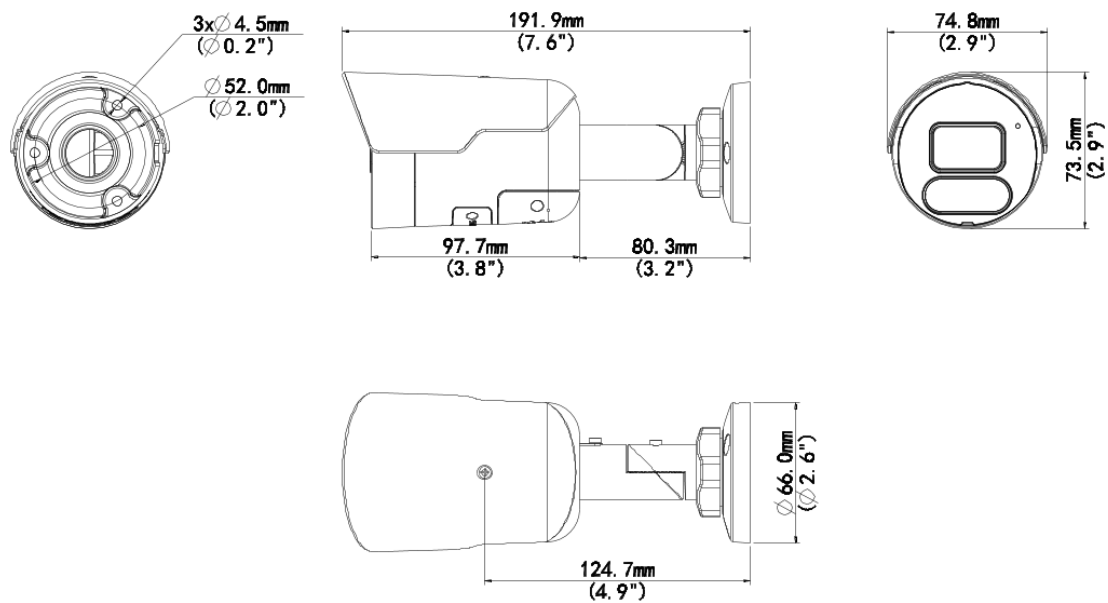

Video Output	N/A
Certification	
EMC	CE-EMC (EN 55032, EN 61000-3-3, EN IEC 61000-3-2, EN 50130) FCC (FCC 47 CFR part15 B)
Safety	CE LVD (EN 62368-1) UL/CUL (UL 62368-1, CAN/CSA C22.2 No. 62368-1)
Environment	CE-RoHS (2011/65/EU;(EU)2015/863); WEEE (2012/19/EU);
Protection	IP67 (IEC 60529)
General	
Power	DC 12 V±25%, PoE (IEEE 802.3af)
Power Consumption	Max. 9.0 W
Power Interface	Ø5.5 mm coaxial power plug
Dimensions	192 mm × 75 mm × 74 mm (7.6" × 2.9" × 2.9") (L × W × H)
Weight	0.40 kg (0.88 lb.)
Material	Graphene + Metal
Working Environment	-30 °C to 60 °C (-22 °F to 140 °F), Humidity: ≤ 95% RH (non-condensing)
Storage Environment	-30 °C to 60 °C (-22 °F to 140 °F), Humidity: ≤ 95% RH (non-condensing)
Surge Protection	4 KV
Reset Button	Support
Web Client Language	4 Languages: English, Russian, Spanish, Vietnamese

Dimensions