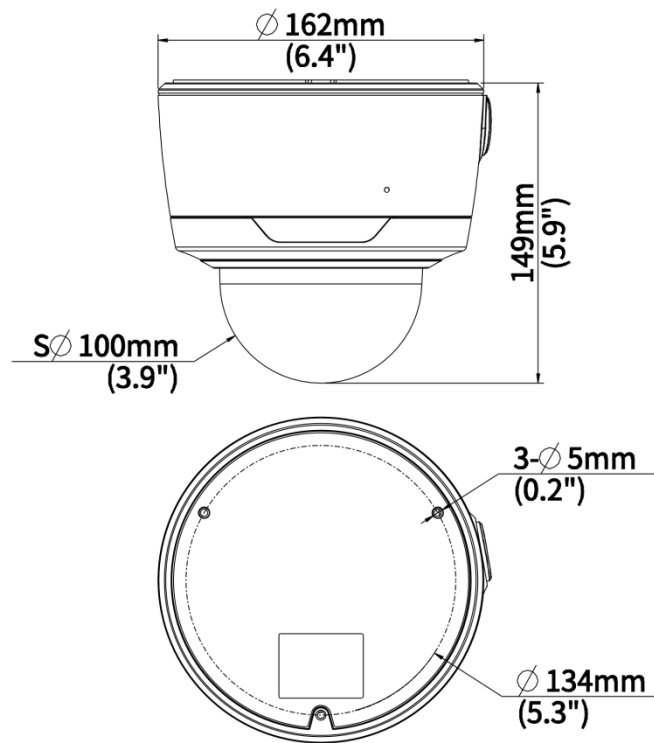

- Supports 512 G Micro SD card
- IK10 vandal resistant and IP67 protection

Specifications

Model	IPC3734SS-ADZK-I1
Camera	
Max Resolution	4 MP
Sensor	1/3"CMOS
Min. Illumination	Colour: 0.002 lux (F1.2, AGC ON) 0 lux with IR on
Day/Night	IR-cut filter with auto switch (ICR)
Shutter	Auto/Manual, 1 ~ 1/100000s
Adjustment Angle	Pan: 3° ~ 360°, Tilt: 0° ~ 68°, Rotate: 3° ~ 360°
S/N	>56 dB
WDR	130 dB
Lens	
Focal Length	2.7 to 13.5 mm
Iris Type	Fixed
Iris	F1.2
Field of View (H)	103.8°~ 29.7°
Field of View (V)	56.7°~ 16.7°
Field of View (D)	108.3°~ 33.7°
Lens Type	Motorized
DORI	
DORI Distance (Lens)	2.7mm, 13.5mm
DORI Distance (Detect)	60.8m(199ft), 303.8m(996.7ft)
DORI Distance (Observe)	24.3m(79.7ft), 121.5m(398.6ft)
DORI Distance (Recognize)	12.2m(40ft), 60.8m(199.5ft)
DORI Distance (Identify)	6.1m(20ft), 30.4m(99.7ft)
Illuminator	
Supplemental Light	IR

Dimensions

Aggregate product size diagram using "main model" as an example

Accessories

TR-WM04-IN

4 Inch Hemisphere Wall Mounting Bracket

TR-UP06-IN

Universal Pole Mounting Bracket

TR-SE24-IN

Dome Pendant Mounting Pole 200m

TR-SE24-A-IN

Dome Pendent Mounting Pole 500m

m

TR-UC08-C

Bullet&Dome Corner Mounting Bracket

et

TR-CM24-IN